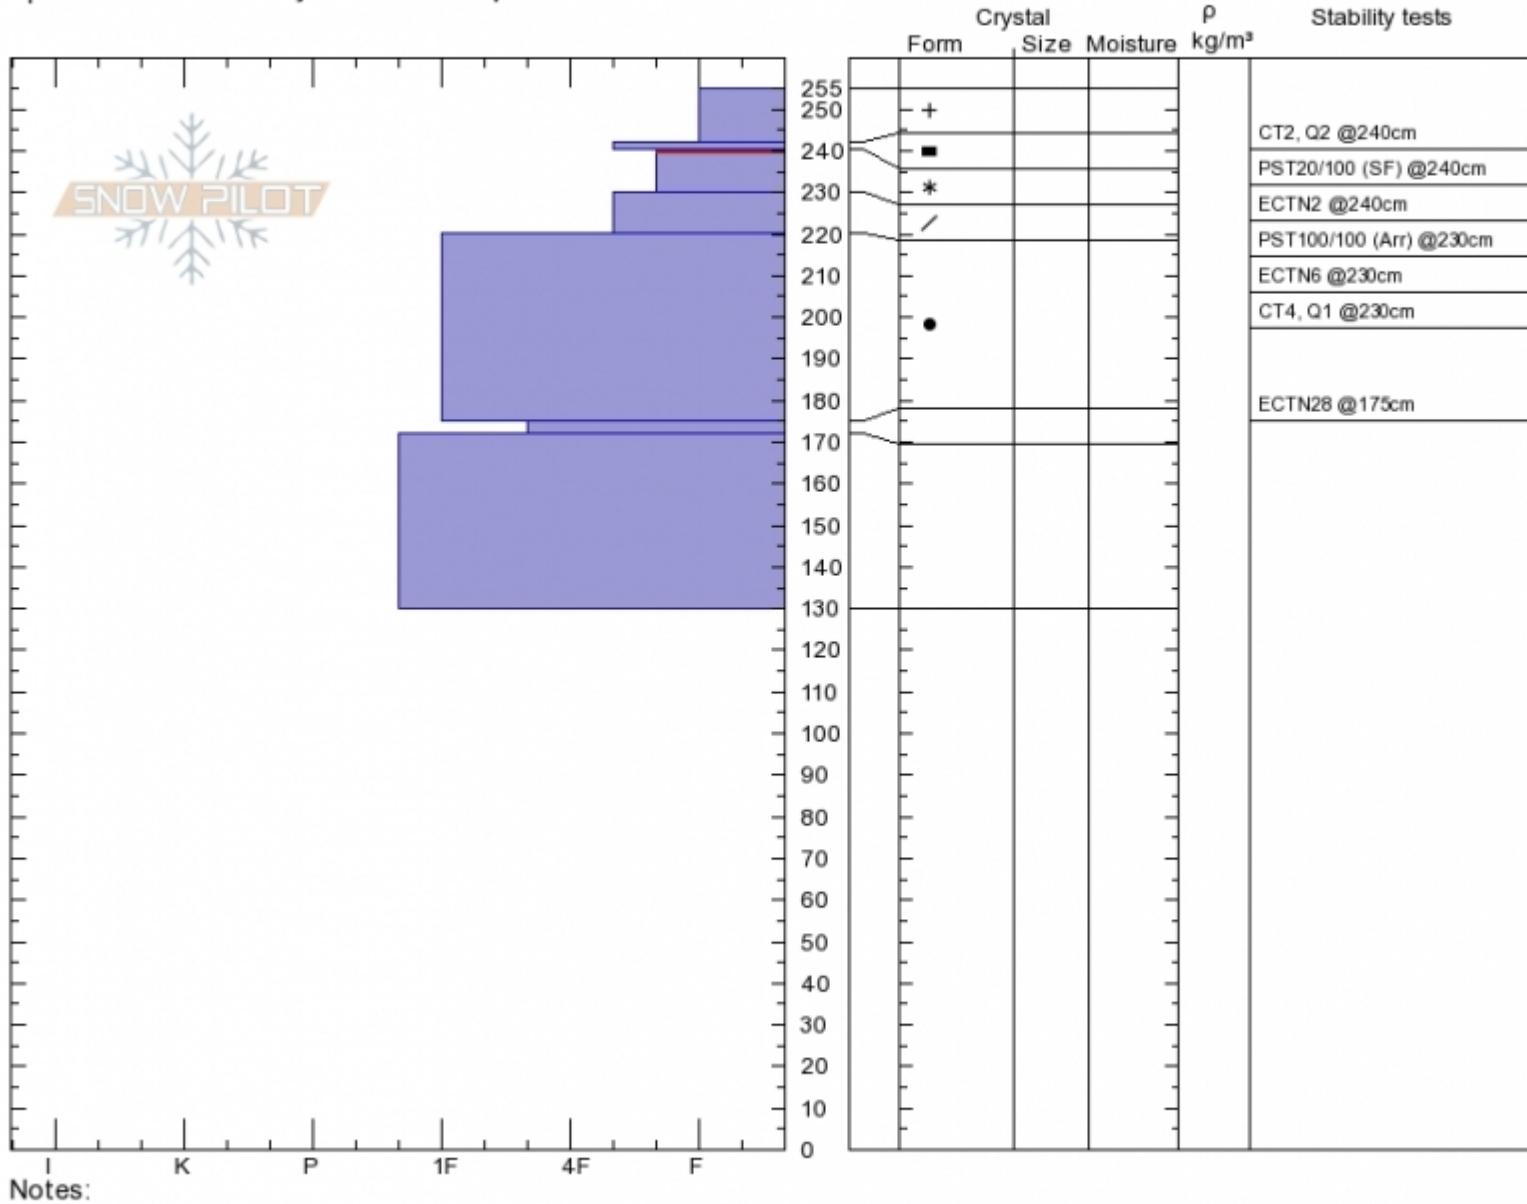

BuckRidge/MuddyCrk
Madison Range-N
MT
 Elevation: **9257 ft**
 Aspect: **15°**
 Specifics: **Recent activity on different slopes**

Alex Marienthal
Fri Mar 23 11:20 2018
 Co-ord: **45.19028N, -111.46708W**
 Slope Angle: **27°**
 Wind Loading: **no**

Stability: **Good**
 Air Temperature: **-3°C**
 Sky Cover: **CLR**
 Precipitation: **NO**
 Wind: **SW Moderate**

HS255
 Stability Test Notes

Layer No
230-240: F

Advisory Region
 Northern Madison
 Northern Madison, 2018-03-29