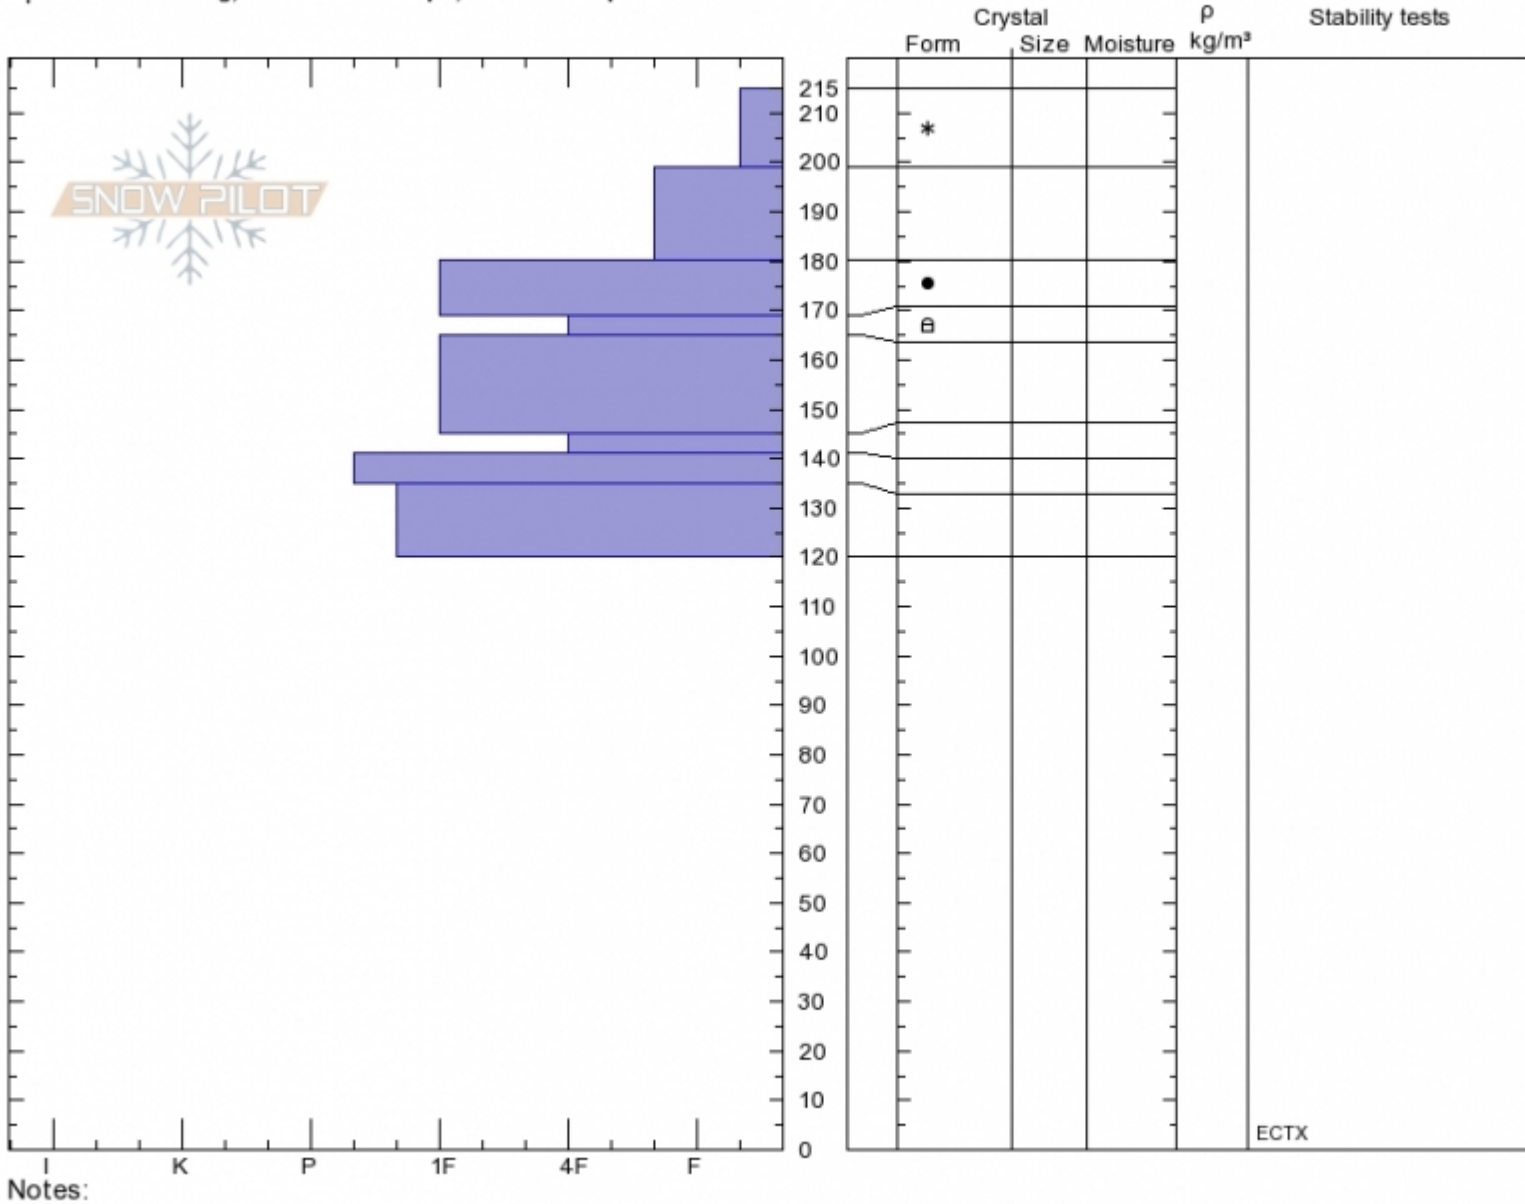

Texas Meadow
Bridger Range
MT
Elevation: 7840 ft
Aspect: 75°
Specifics: Cracking; Ski tracks on slope; We skied slope

Alex Marienthal
Sun Feb 25 11:42 2018
Co-ord: 45.84054N, -110.93448W
Slope Angle: 34°
Wind Loading: no

Stability: **Good**
Air Temperature:
Sky Cover: **BKN**
Precipitation:
Wind: **Calm**

HS215
Stability Test Notes

Layer No

Advisory Region
Bridger Range
Bridger Range, 2018-02-26