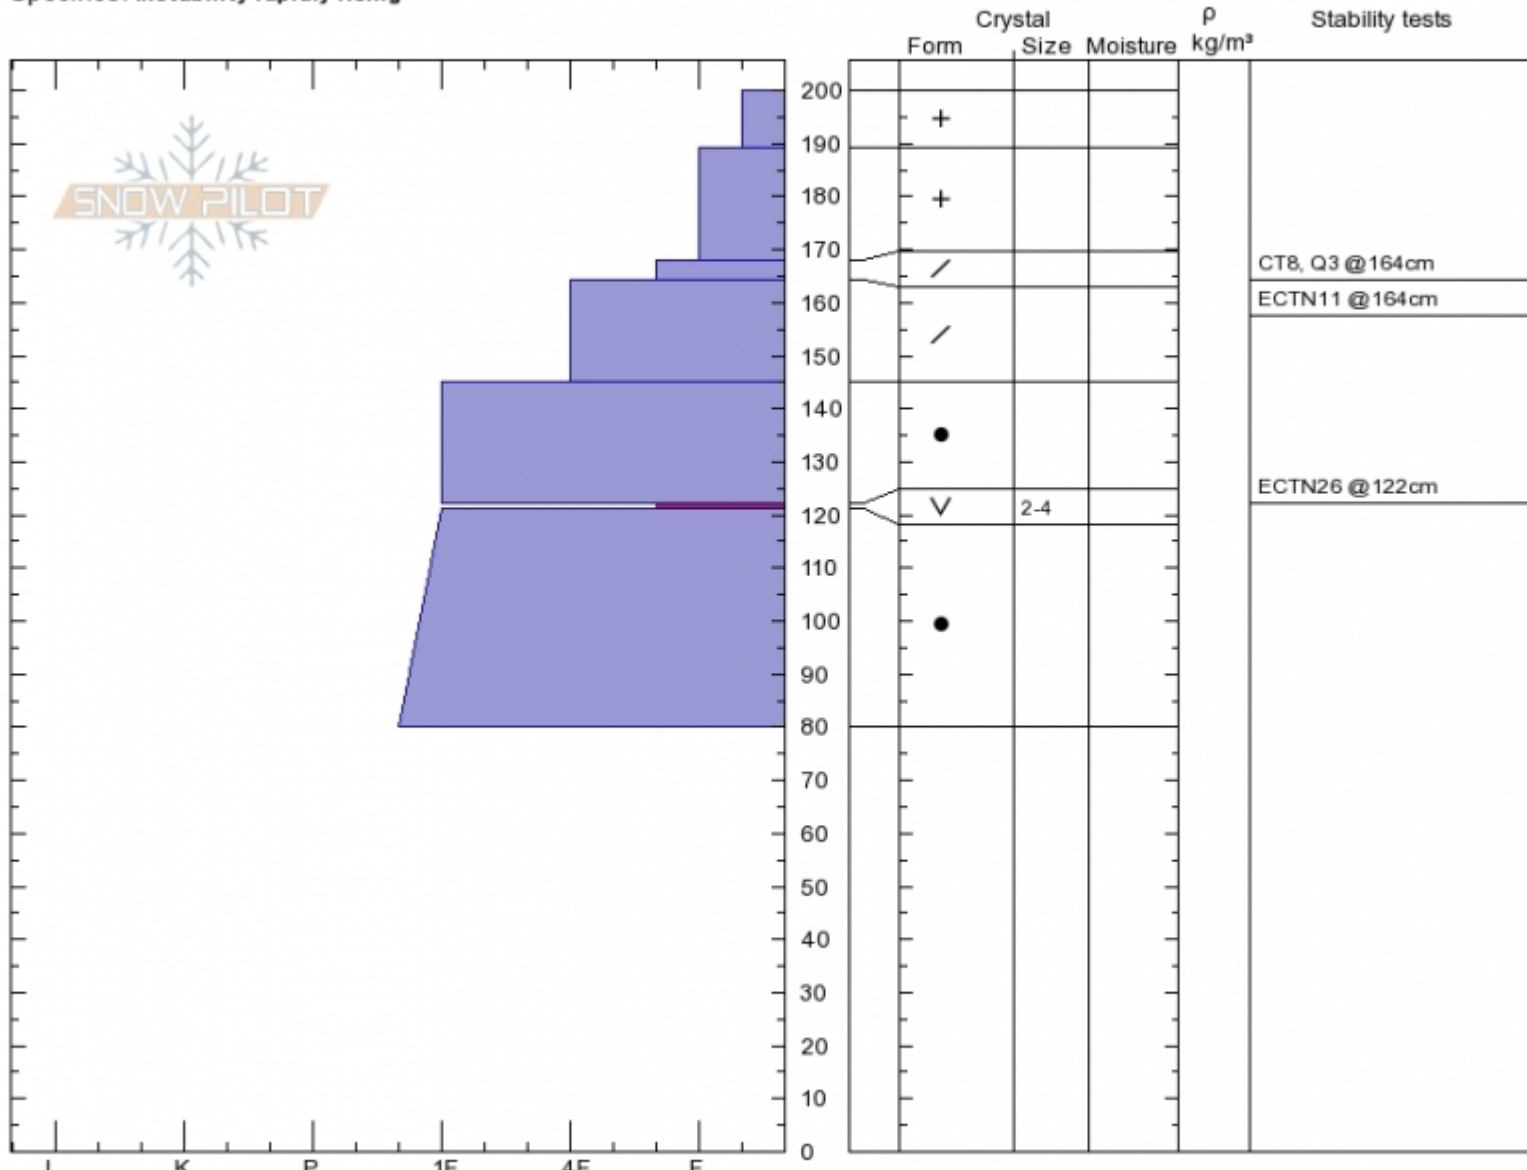

Cabin Creek SW  
 Madison Range-S  
 MT  
 Elevation: 8400 ft  
 Aspect: 240°  
 Specifics: Instability rapidly rising

Eric Knoff  
 Fri Feb 16 13:00 2018  
 Co-ord: 44.86826N, -111.12865W  
 Slope Angle: 22°  
 Wind Loading: no

Stability:  
 Air Temperature: -6°C  
 Sky Cover: OVC  
 Precipitation: S1  
 Wind: SW Moderate

HS200  
 Stability Test Notes

Layer No  
 121-122: P

Notes: Snowing and blowing. New snow instabilities were the main concern.