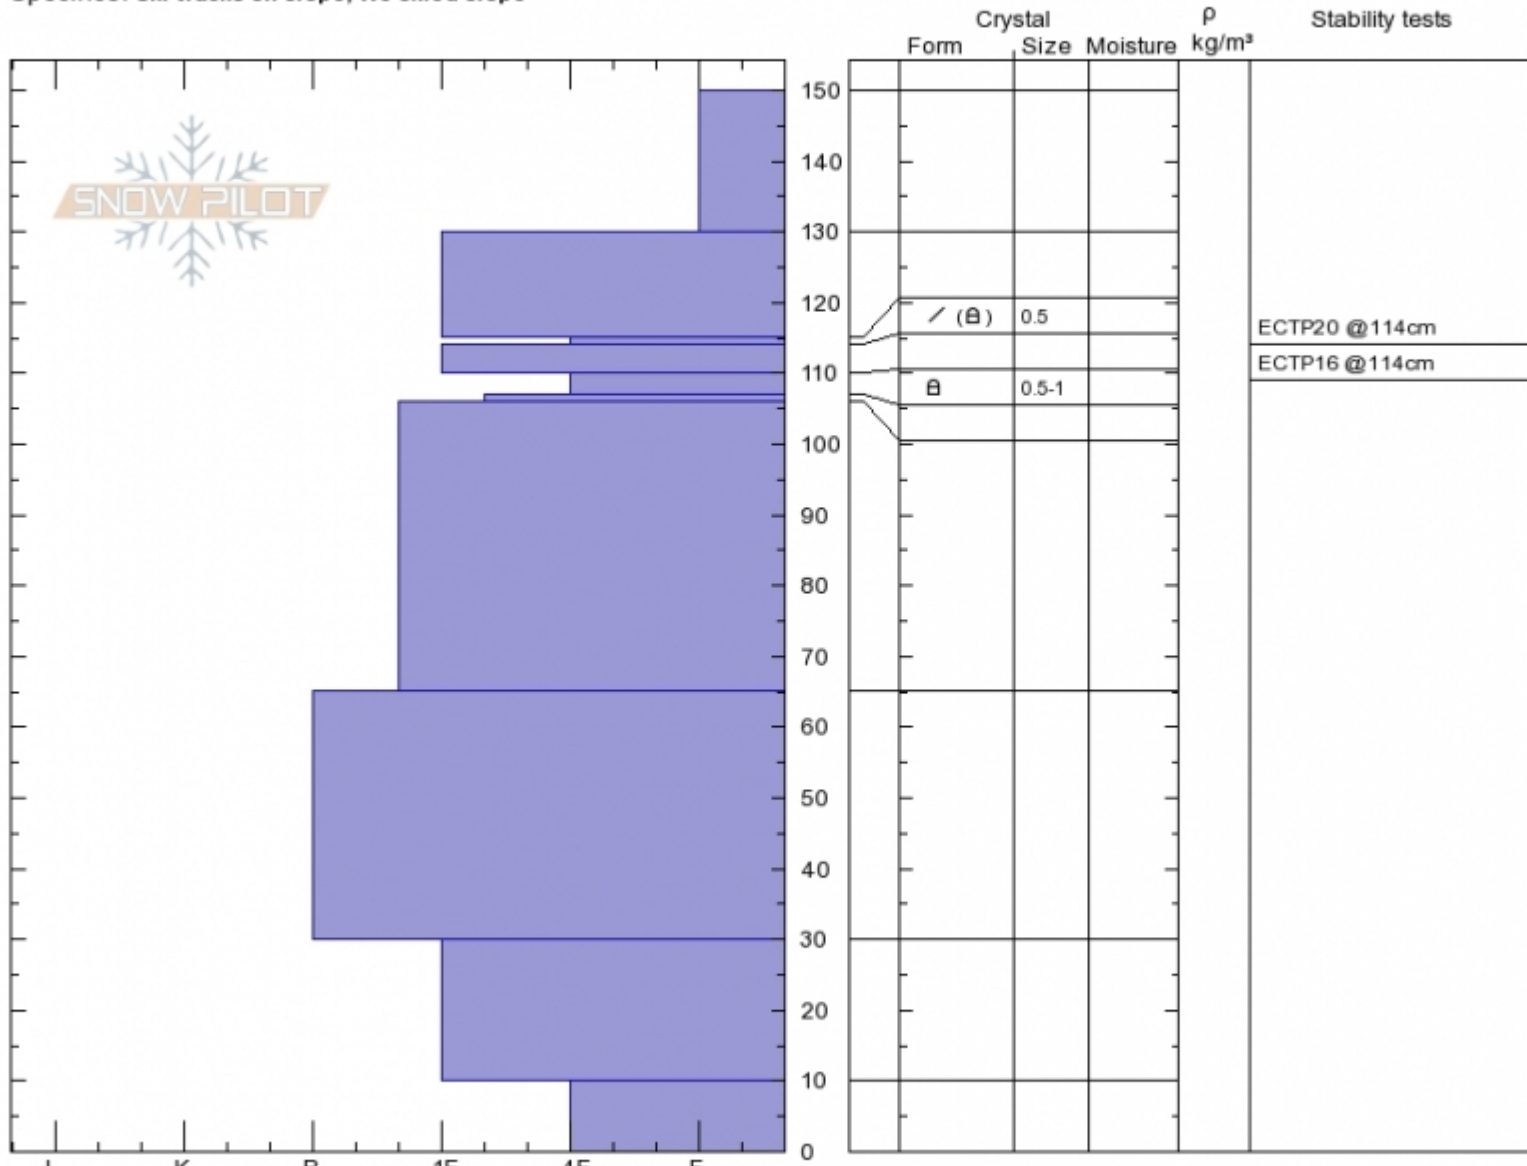

**Beehive - top Tyler's
Madison Range-N
MT**
Elevation: **9080 ft**
Aspect: **240°**
Specifics: **Ski tracks on slope; We skied slope**

Alex Marienthal
Sun Feb 11 11:17 2018
Co-ord: **45.32335N, -111.38217W**
Slope Angle: **35°**
Wind Loading: **previous**

Stability: **Fair**
Air Temperature:
Sky Cover: **CLR**
Precipitation: **NO**
Wind: **Calm**

HS150
Stability Test Notes

Layer No
114-115:

Notes: Pit in Middle Basin was HS 175 and ECTN18 on NSF/MFCx 40cm down. ECTP in this pit was a surprise and not on a clear visible interface. It looked like decomposing/framed. Maybe under old wind slab. Skied steep, but conservative terrain lower on slope.