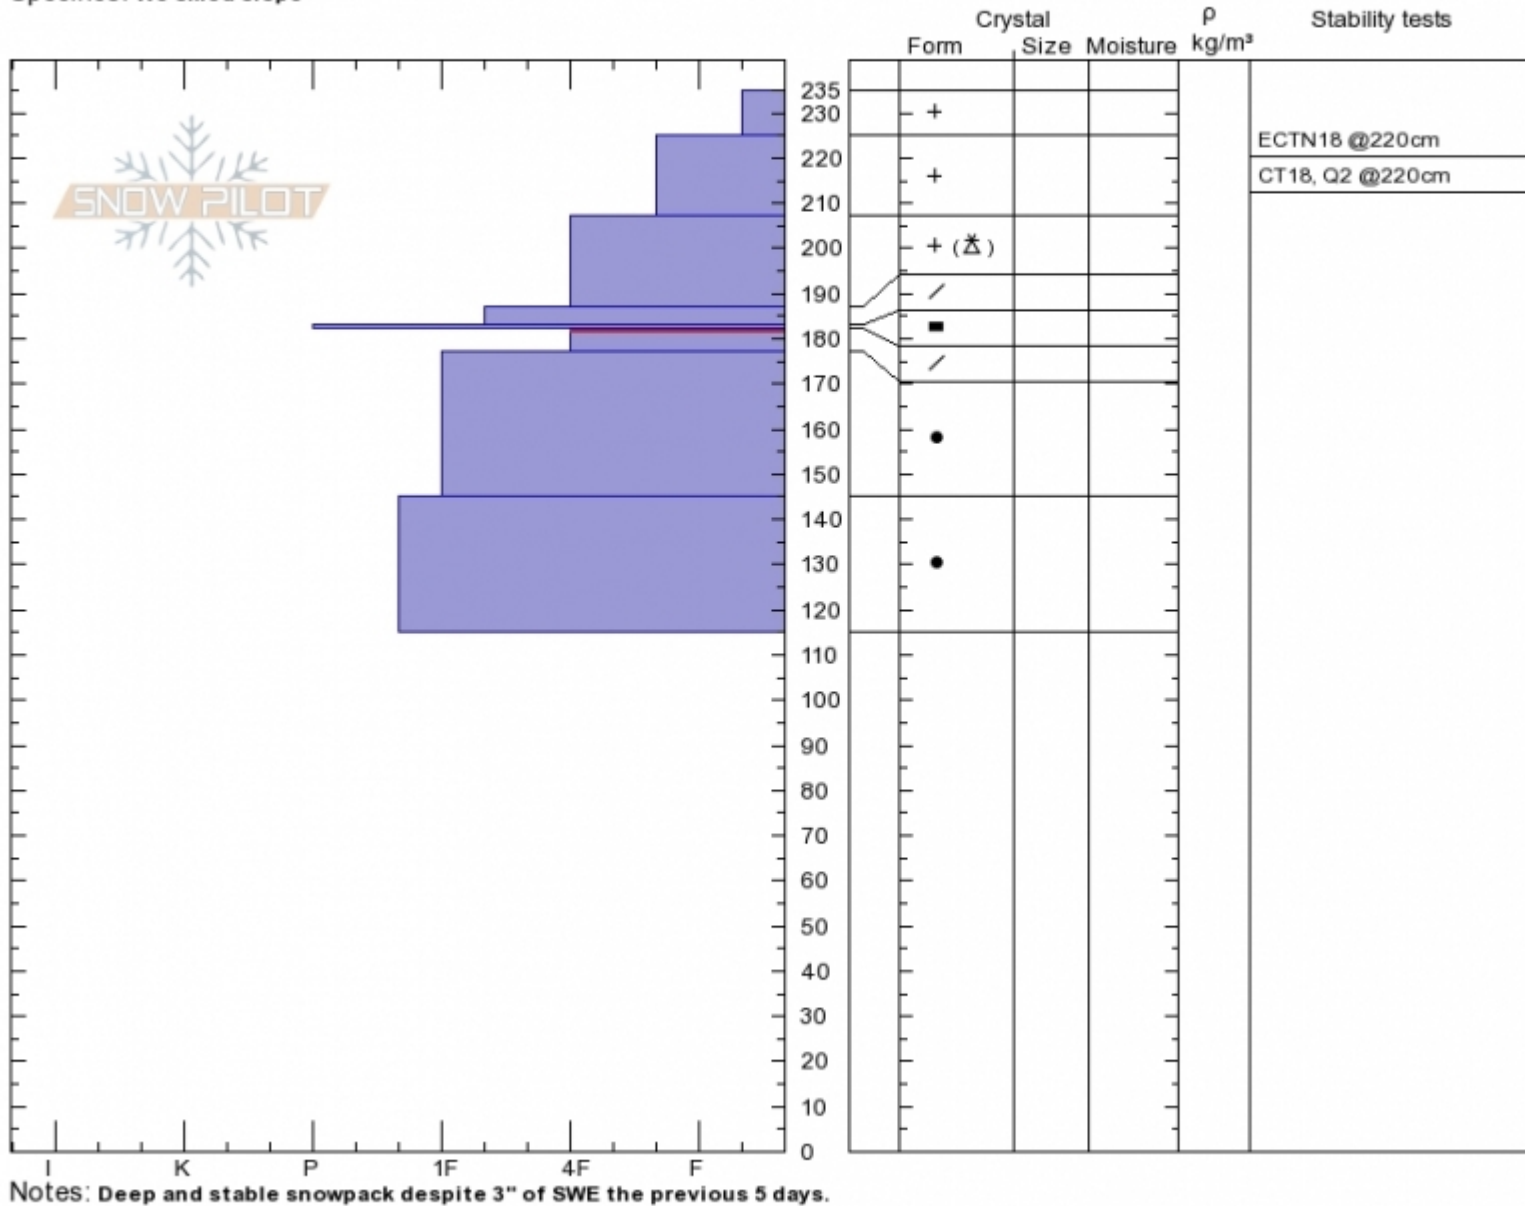

N Bridgers, Throne
Bridger Range
MT
 Elevation: **8000 ft**
 Aspect: **70°**
 Specifics: **We skied slope**

Eric Knoff
Fri Feb 9 12:00 2018
 Co-ord: **45.88336N, -110.94998W**
 Slope Angle: **33°**
 Wind Loading:

Stability:
 Air Temperature: **-10°C**
 Sky Cover: **BKN**
 Precipitation: **S-1**
 Wind: **N Moderate**

HS235
Stability Test Notes

Layer No
177-182:

Advisory Region
 Bridger Range
 Bridger Range, 2018-02-10