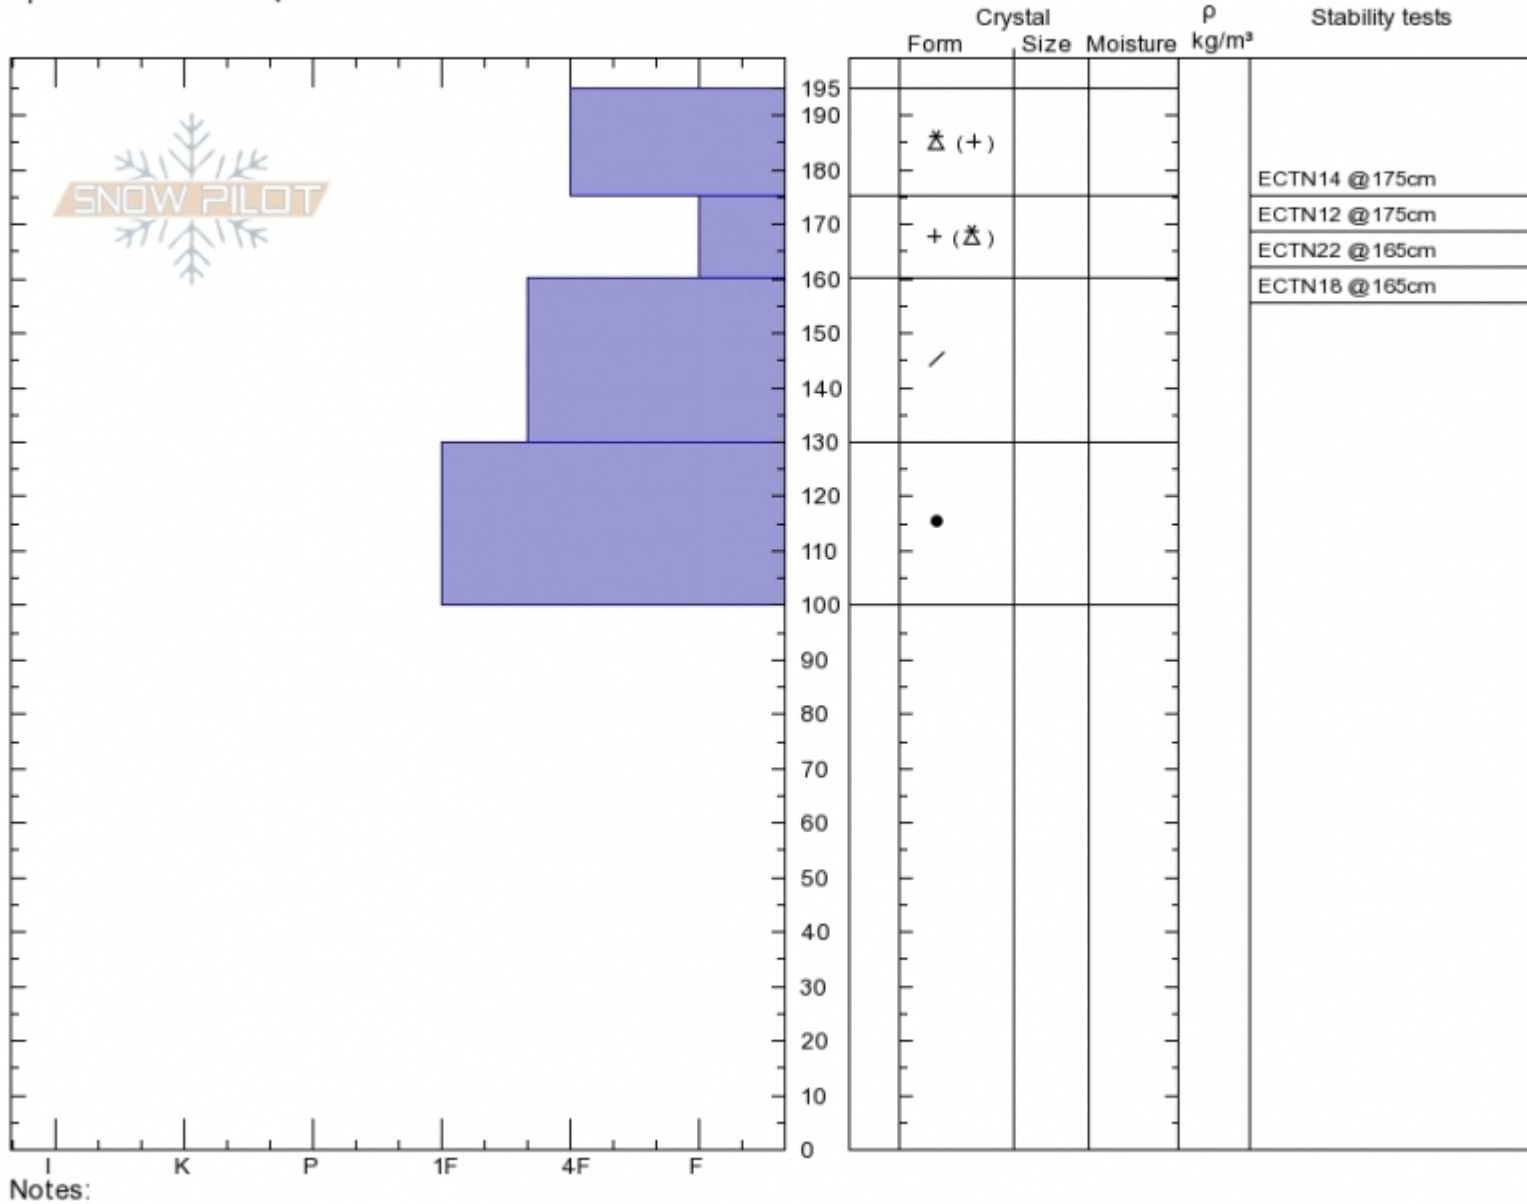

N. Bridgers
Bridger Range
MT
 Elevation: **8130 ft**
 Aspect: **160°**
 Specifics: **We skied slope**

Gabrielle Antonioli
Wed Feb 7 13:00 2018
 Co-ord: **45.93249N, -110.97307W**
 Slope Angle: **27°**
 Wind Loading: **previous**

Stability: **Fair**
 Air Temperature: **0°C**
 Sky Cover: **BKN**
 Precipitation: **GR**
 Wind: **W Moderate**

HS195
Stability Test Notes

Layer No

Advisory Region
 Bridger Range
 Longitude
 -110.97W
 Latitude
 45.93N
 Bridger Range, 2018-02-07