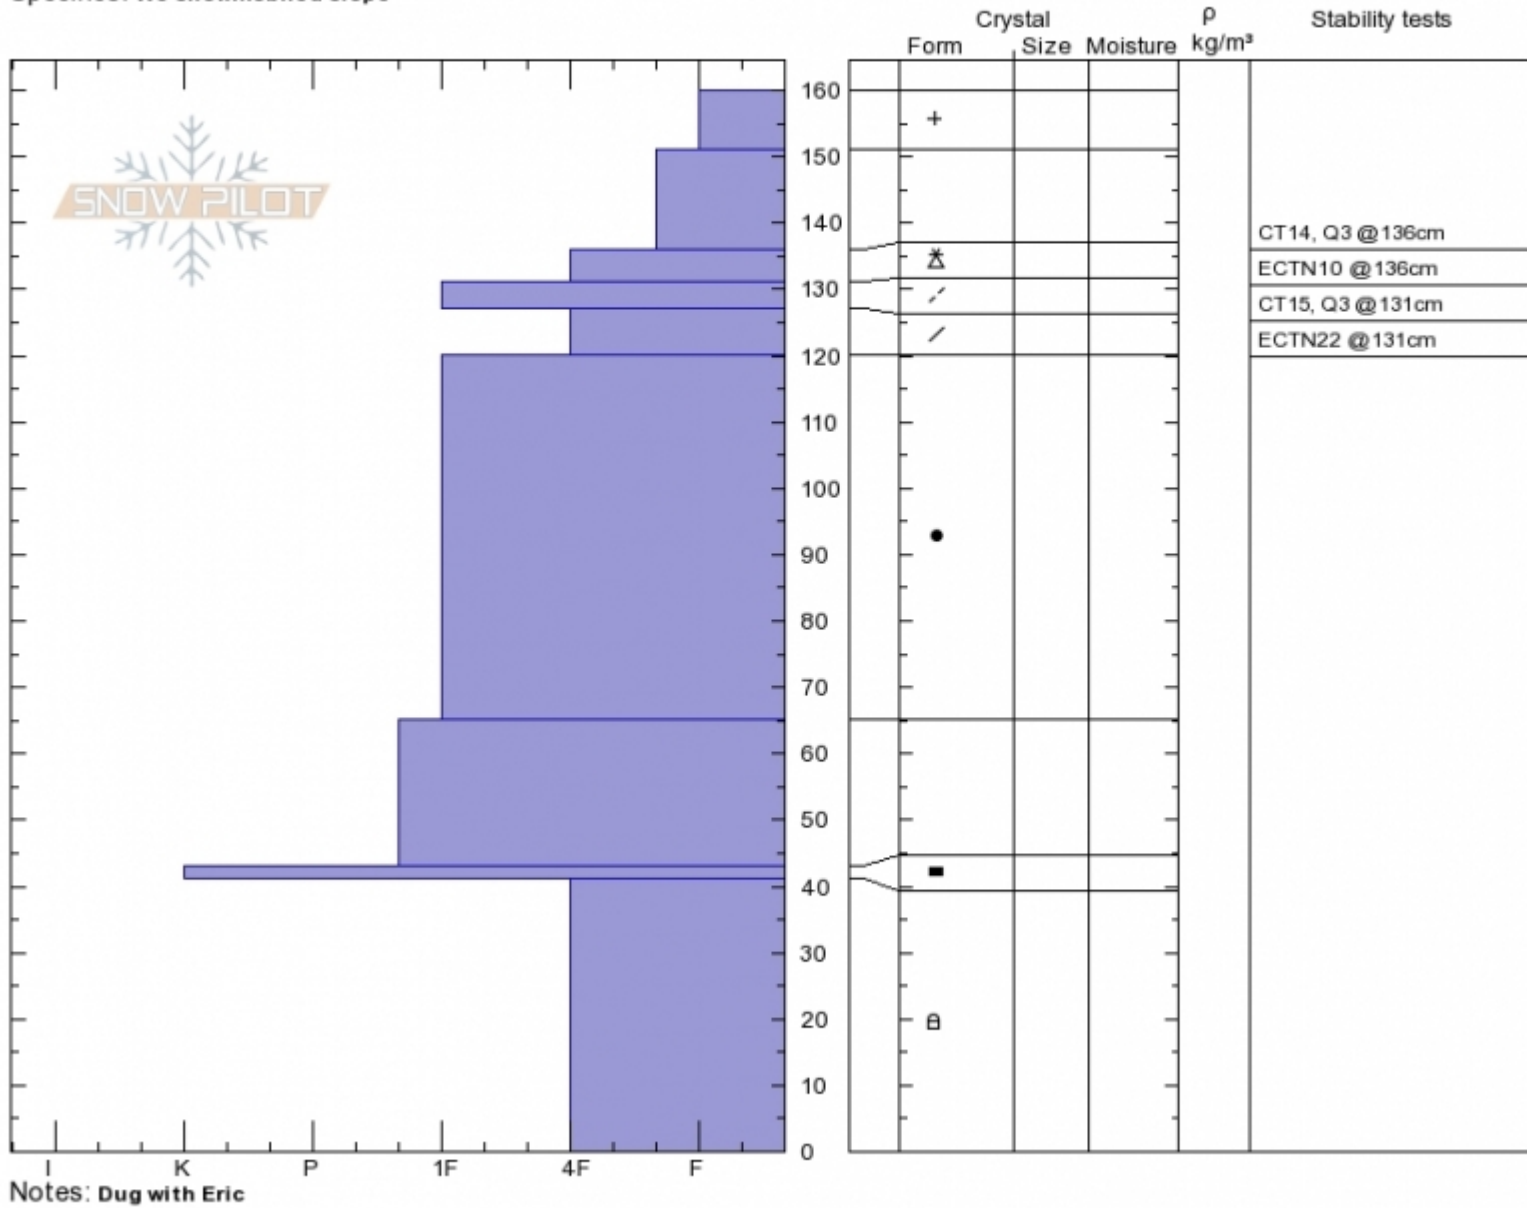

N. Bridgers
Bridger Range
MT
 Elevation: **8580 ft**
 Aspect: **50°**
 Specifics: **We snowmobiled slope**

Gabrielle Antonioli
Tue Feb 6 23:00 2018
 Co-ord: **45.89153N, -110.94526W**
 Slope Angle: **25°**
 Wind Loading:

Stability: **Fair**
 Air Temperature: **-4°C**
 Sky Cover: **OVC**
 Precipitation: **S-1**
 Wind: **W Moderate**

HS160
Stability Test Notes

Layer No

Advisory Region
 Bridger Range
 Longitude
 -110.95W
 Latitude
 45.89N
 Bridger Range, 2018-02-07