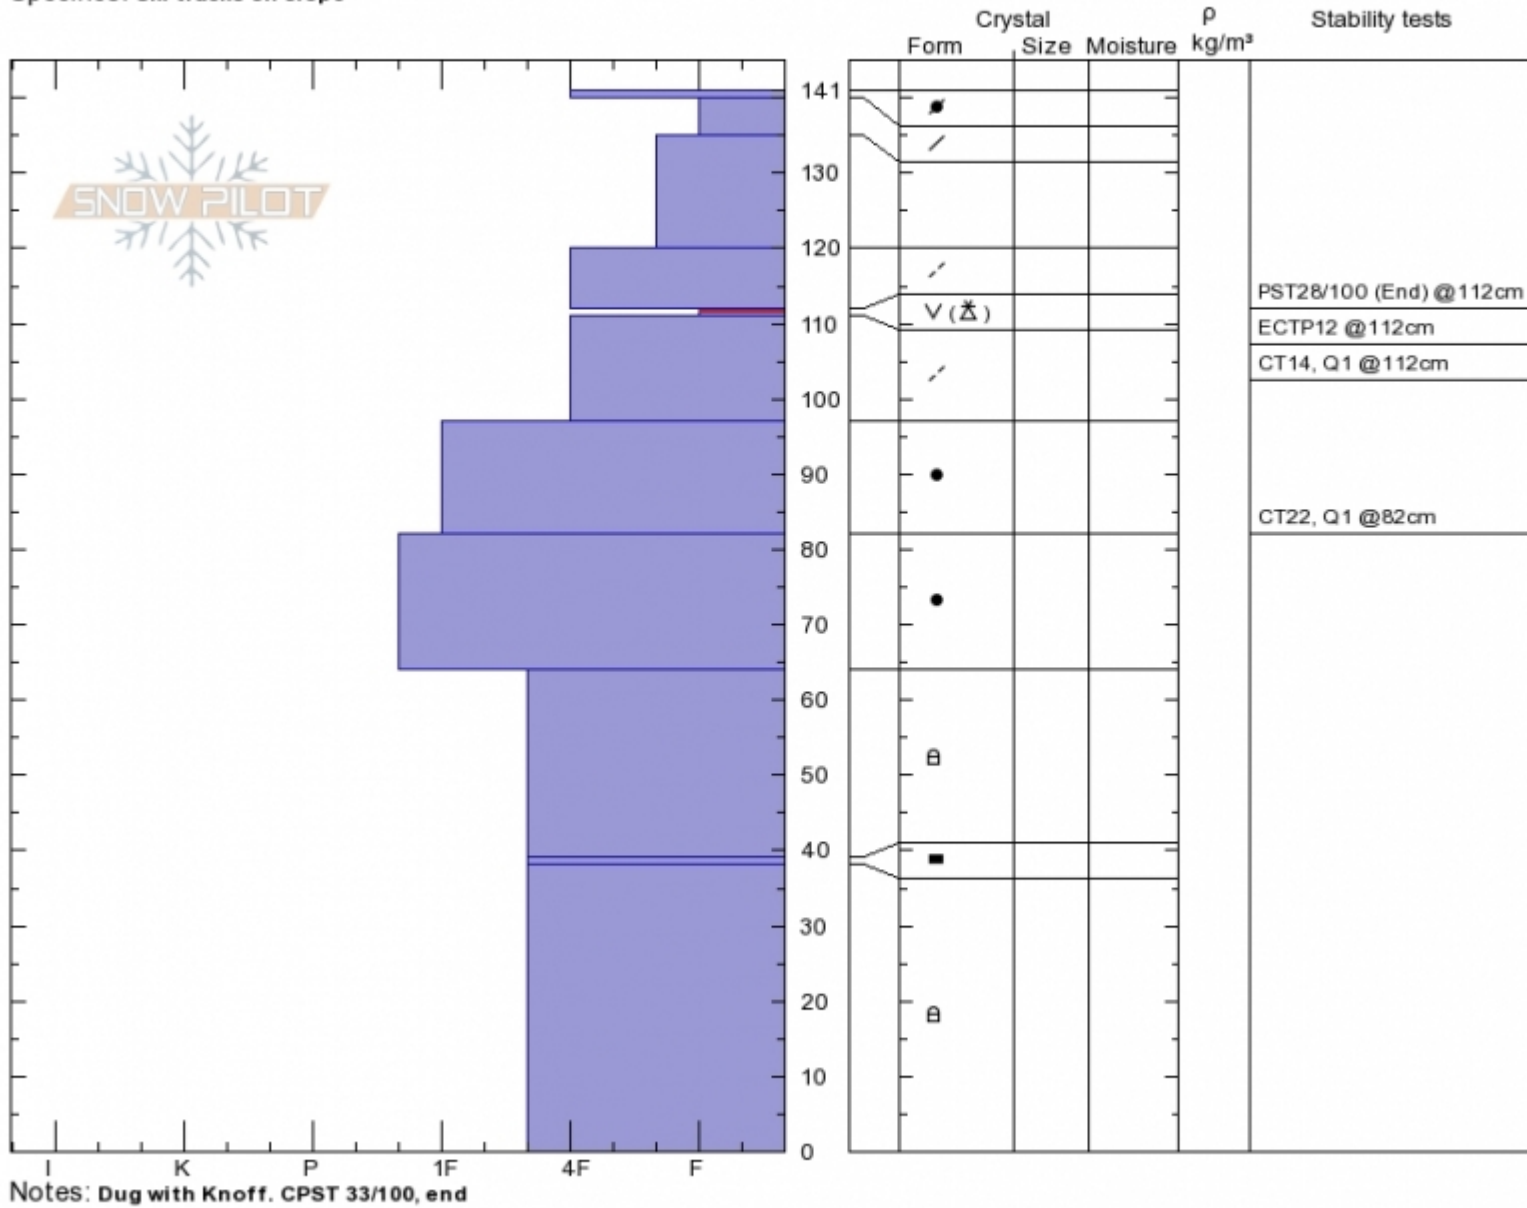

**Bacon Rind Mdw**  
**Madison Range-S**  
**MT**  
 Elevation: **8864 ft**  
 Aspect: **100°**  
 Specifics: **Ski tracks on slope**

**Doug Chabot-Admin**  
**Tue Jan 30 10:40 2018**  
 Co-ord: **44.96991N, -111.09594W**  
 Slope Angle: **18°**  
 Wind Loading: **no**

Stability: **Fair**  
 Air Temperature: **-3°C**  
 Sky Cover: **OVC**  
 Precipitation: **NO**  
 Wind: **SW Moderate**

**HS141**  
**Stability Test Notes**

Layer No  
**111-112: F**

Advisory Region  
 Southern Madison  
 Southern Madison, 2018-01-31