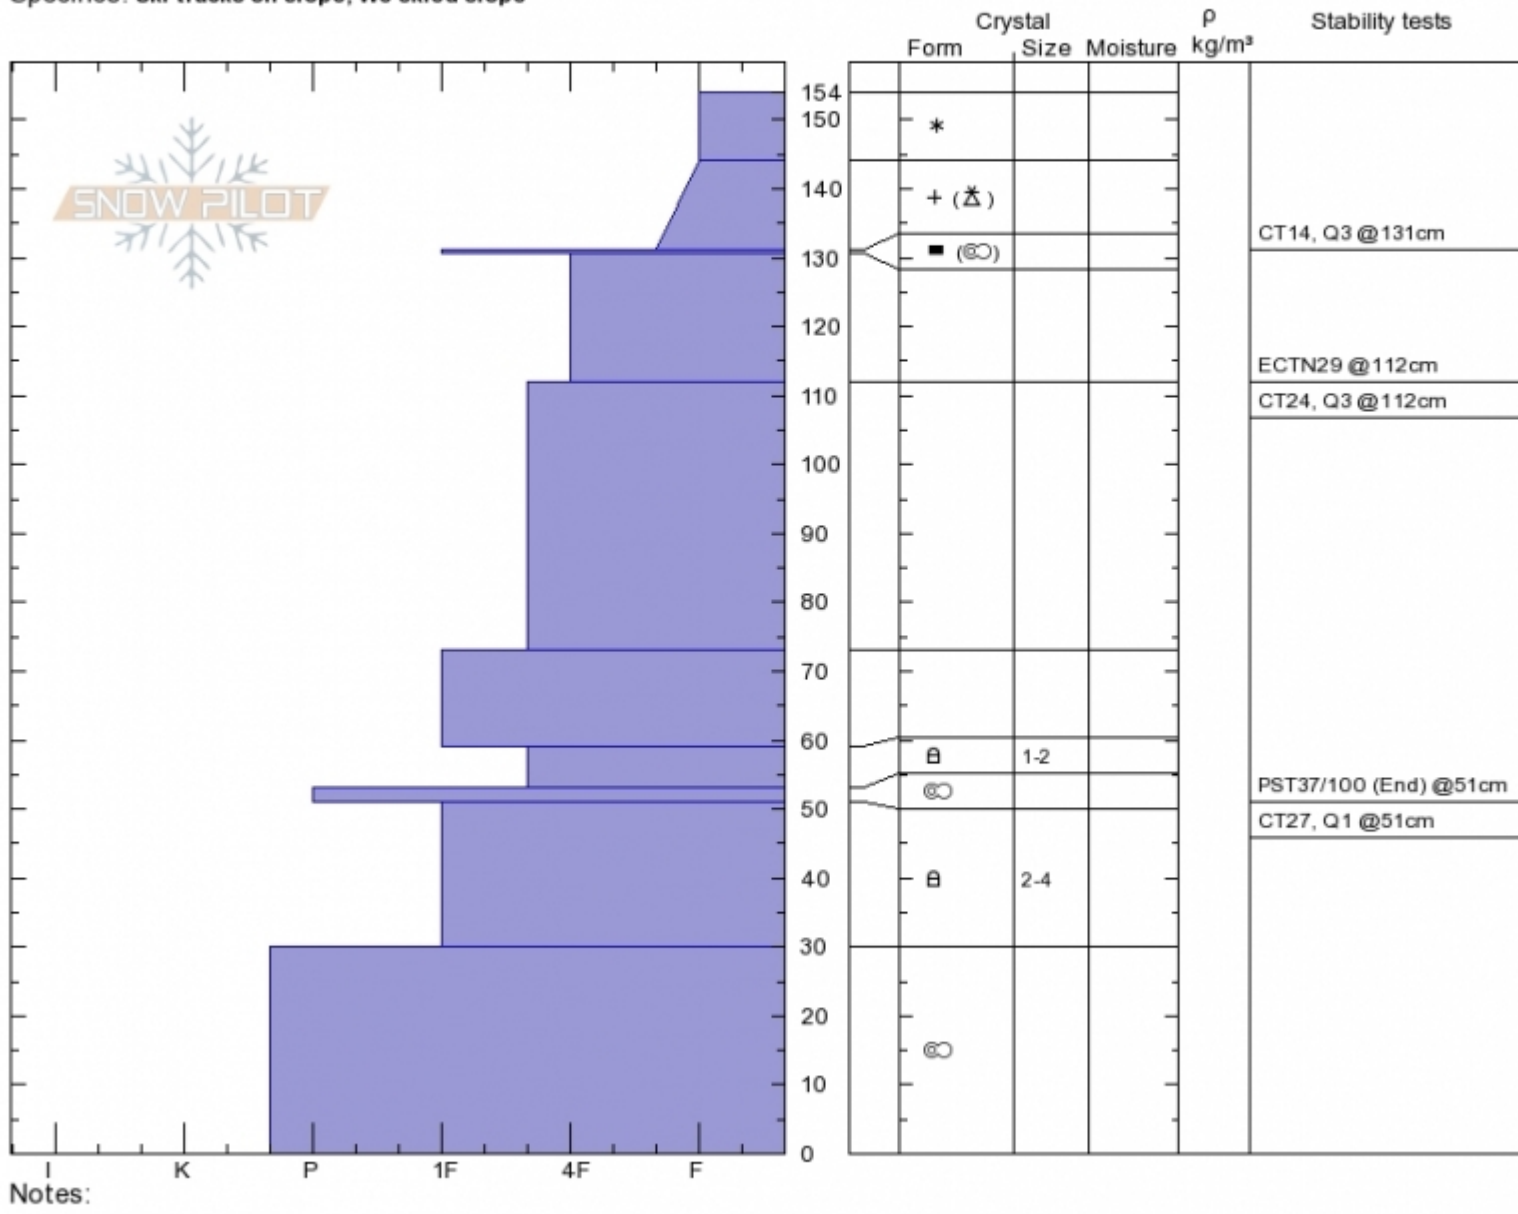

Mt. Ellis
Gallatin Range-N
MT
 Elevation: **7680 ft**
 Aspect: **67°**
 Specifics: **Ski tracks on slope; We skied slope**

Alex Marienthal
Sun Jan 21 10:45 2018
 Co-ord: **45.57566N, -110.94952W**
 Slope Angle: **25°**
 Wind Loading: **no**

Stability: **Good**
 Air Temperature:
 Sky Cover: **CLR**
 Precipitation: **NO**
 Wind: **Calm**

HS154
Stability Test Notes

Layer No

Advisory Region
 Northern Gallatin
 Northern Gallatin, 2018-01-21