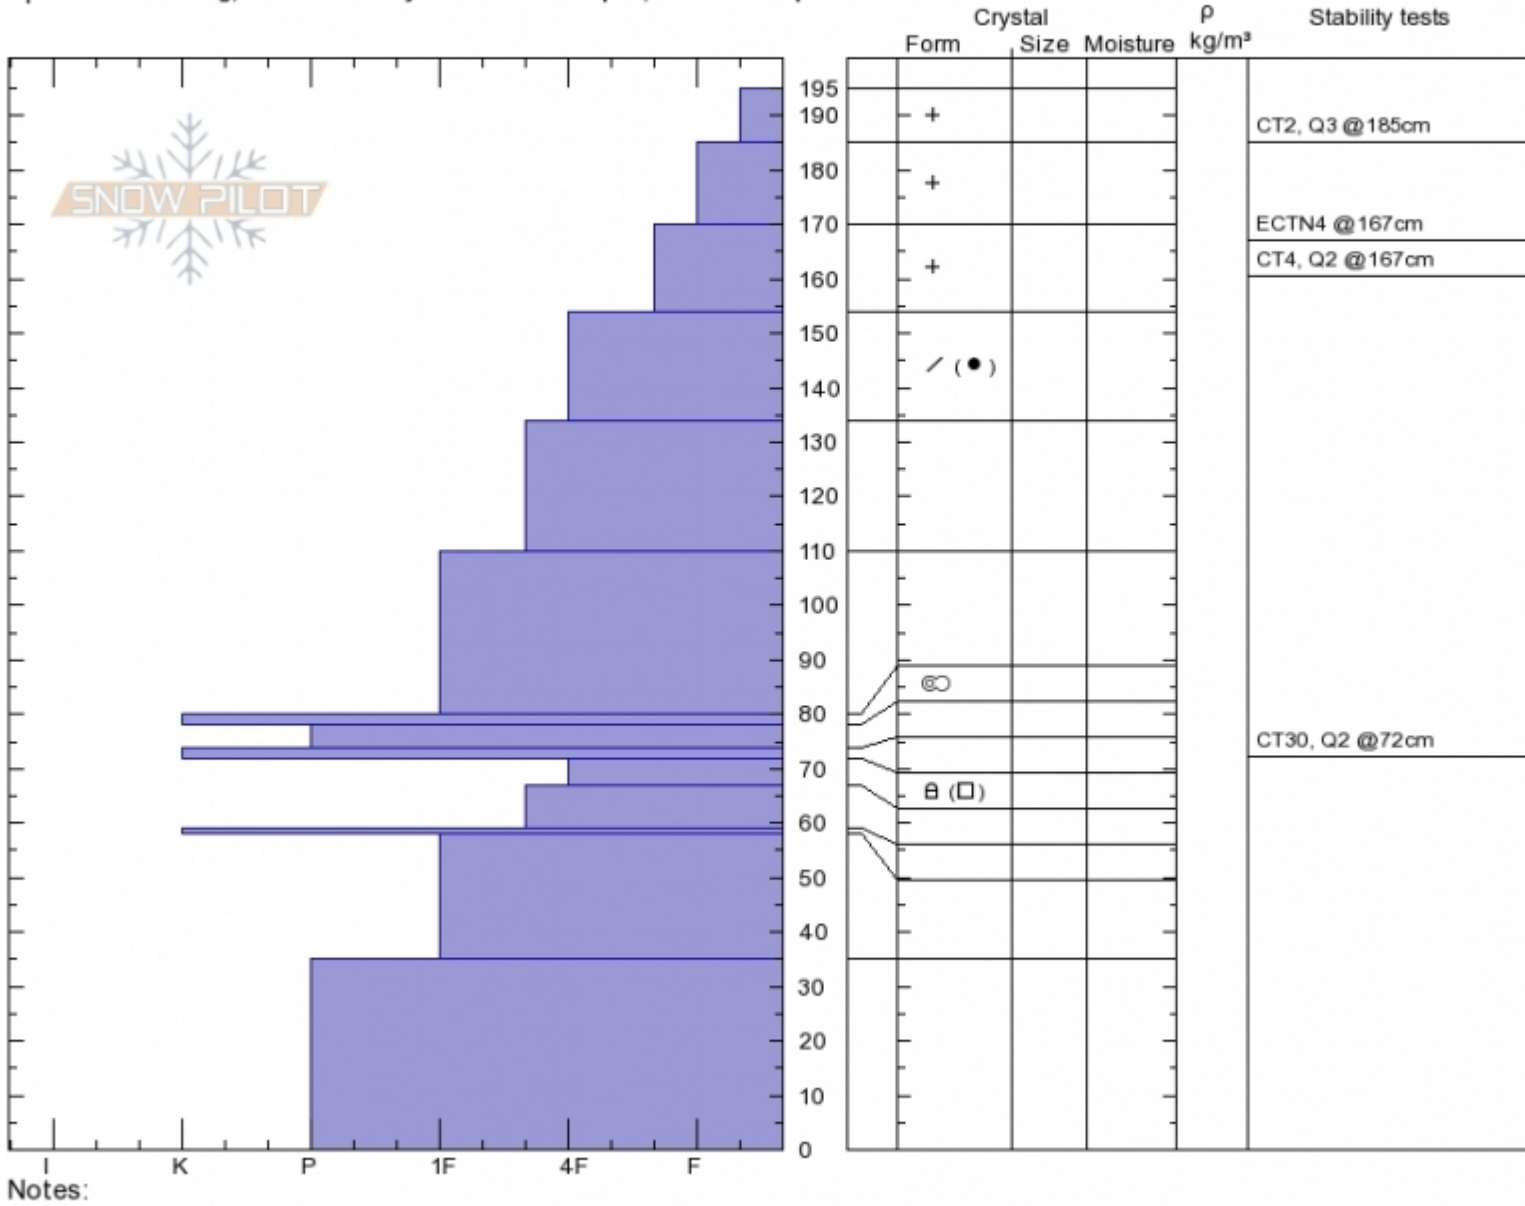

Throne  
 Bridger Range  
 MT  
 Elevation: 8040 ft  
 Aspect: 85°  
 Specifics: Cracking; Recent activity on different slopes; We skied slope

Alex Marienthal  
 Fri Jan 12 11:04 2018  
 Co-ord: 45.88456N, -110.95000W  
 Slope Angle: 27°  
 Wind Loading: no

Stability: **Good**  
 Air Temperature:  
 Sky Cover: **OVC**  
 Precipitation: **S1**  
 Wind: **Calm**

HS195 PF40  
 Stability Test Notes  
 72: CPST40/90end

Layer No  
 67-72: Pr

Advisory Region  
 Bridger Range  
 Bridger Range, 2018-01-12