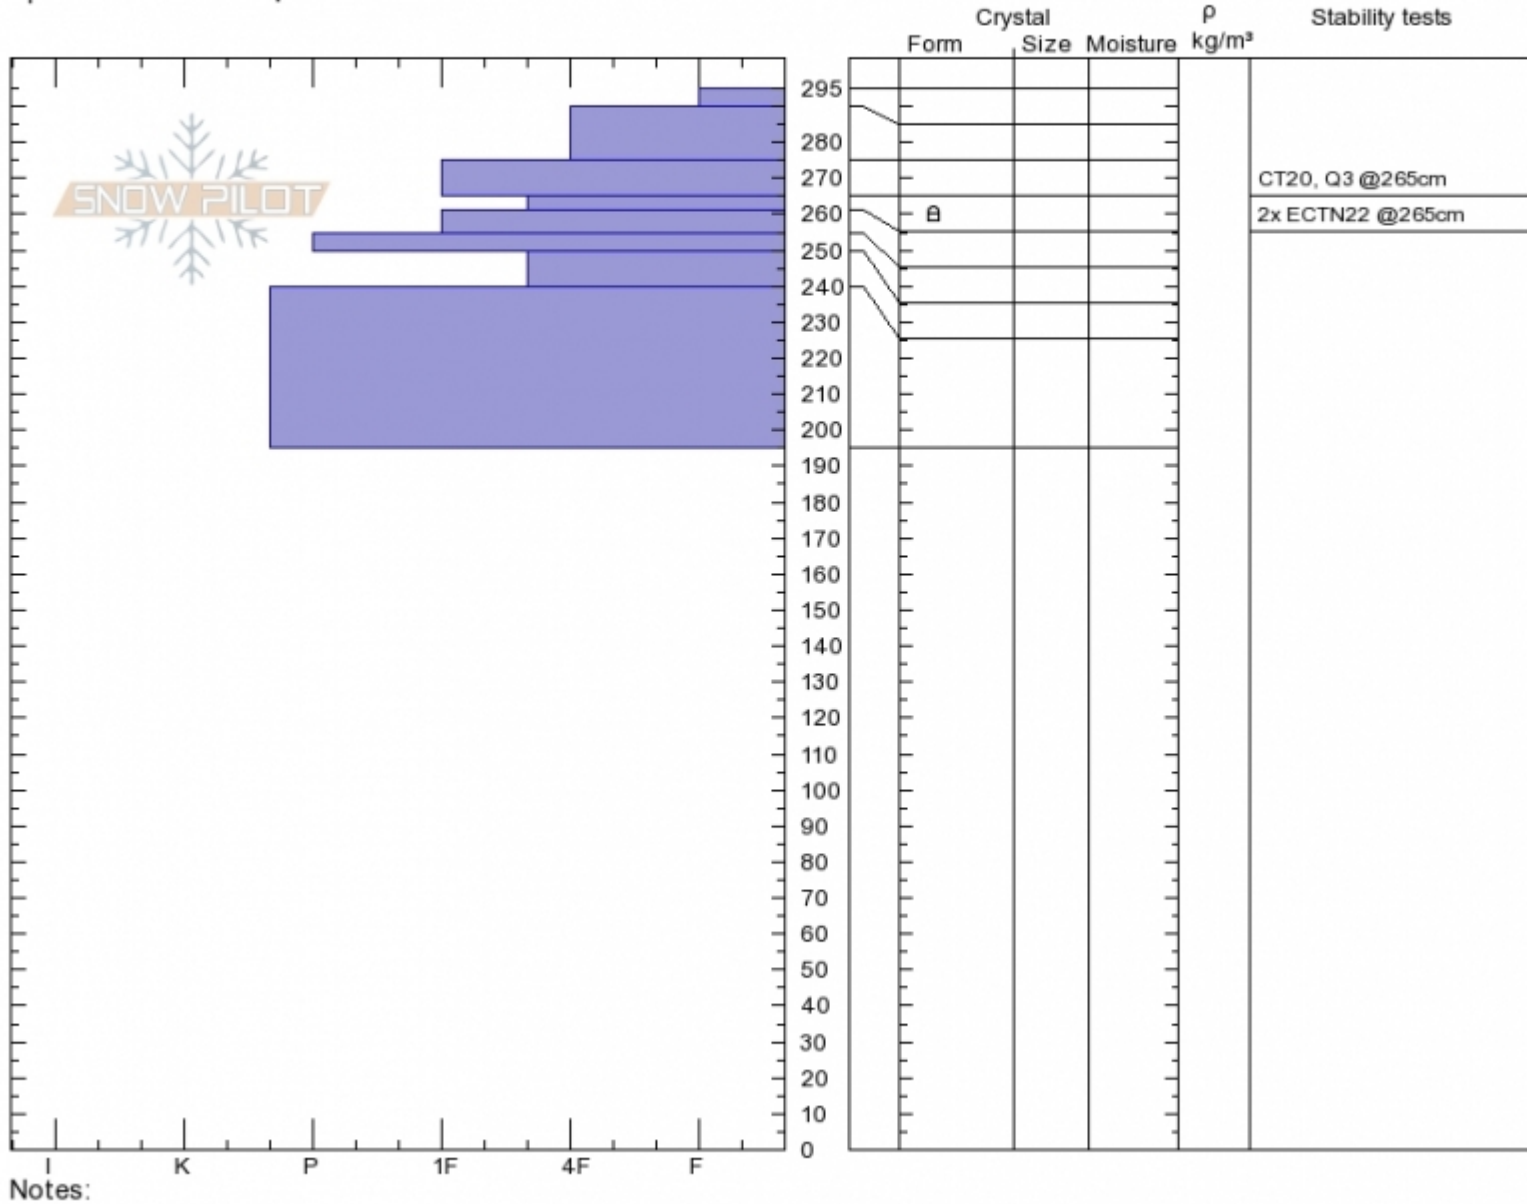

Mt. Blackmore East
Gallatin Range-N
MT
 Elevation: **9912 ft**
 Aspect: **98°**
 Specifics: **We skied slope**

Alex Marienthal
Sat Jan 6 12:00 2018
 Co-ord: **45.44404N, -111.00181W**
 Slope Angle: **35°**
 Wind Loading: **previous**

Stability: **Good**
 Air Temperature:
 Sky Cover: **BKN**
 Precipitation: **S1**
 Wind: **SW Light Breeze**

HS295
Stability Test Notes

Layer No

Advisory Region
 Northern Gallatin
 Northern Gallatin, 2018-01-06