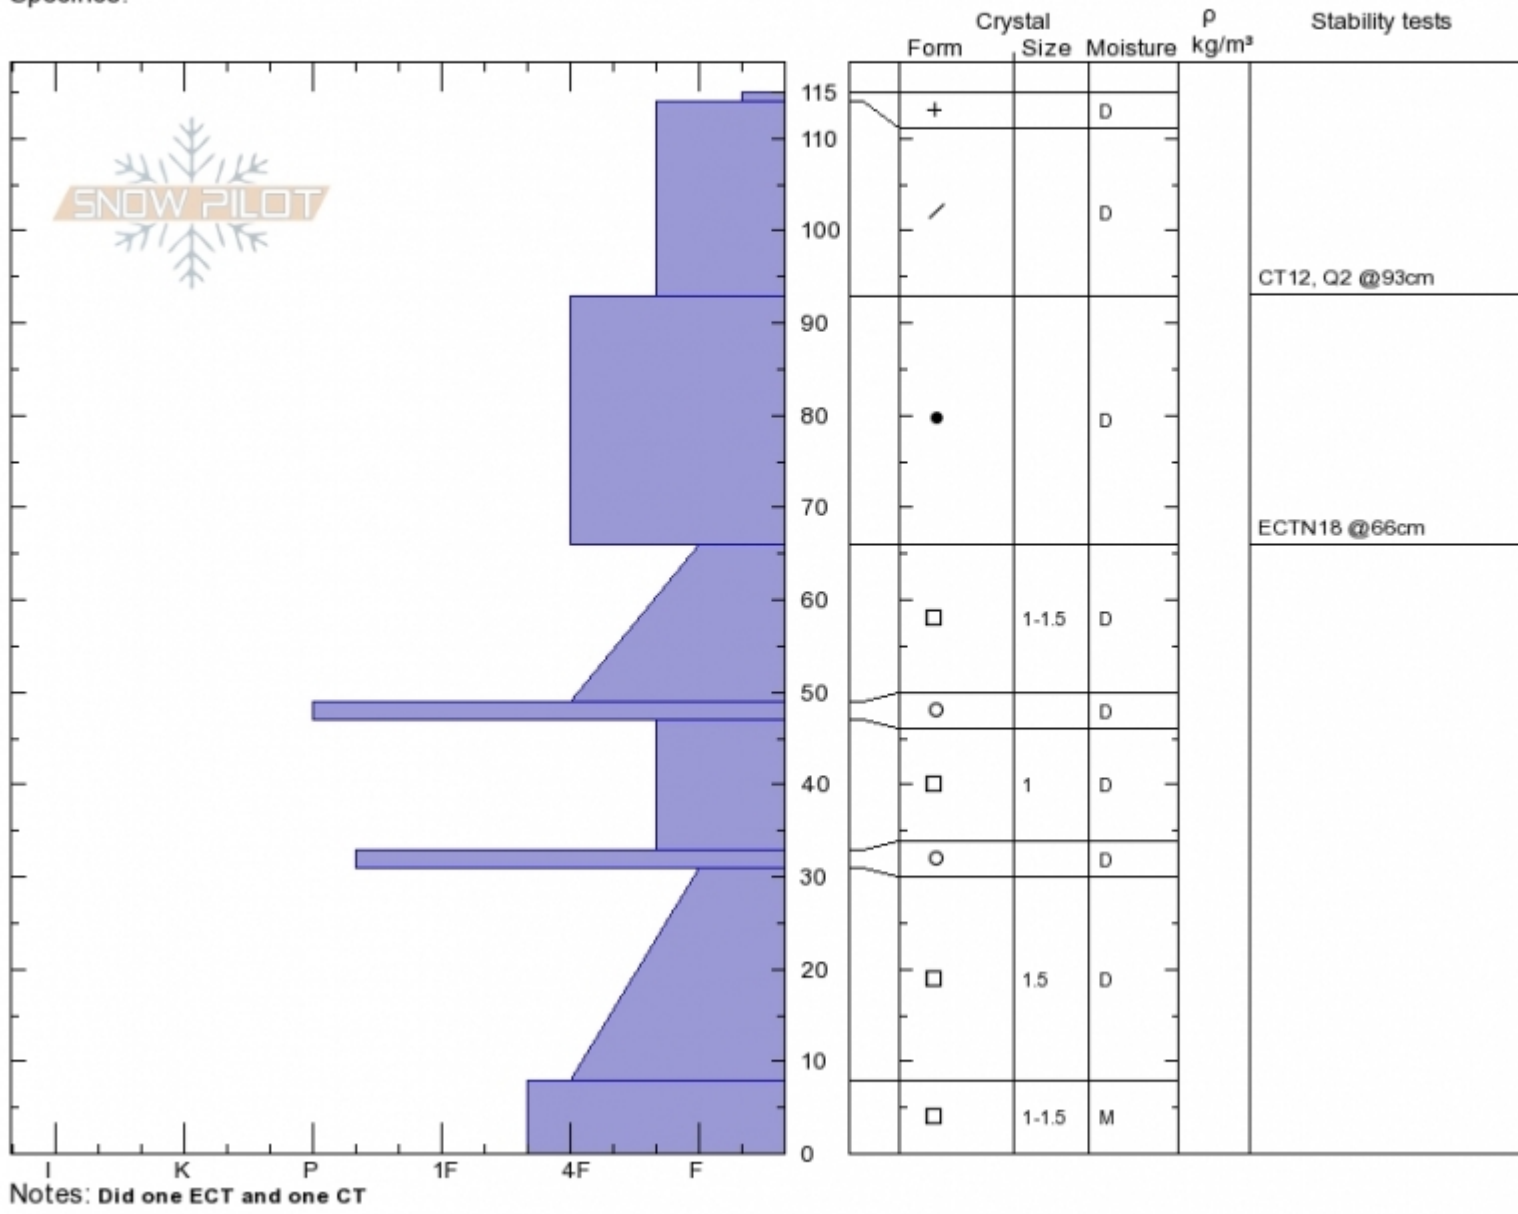

Maid of the Mist
Gallatin Range-N
MT
 Elevation: **9400 ft**
 Aspect: **SW**
 Specifics:

Jon Hageness
Wed Jan 3 13:15 2018
 Co-ord: **45.41568N, -110.97063W**
 Slope Angle: **26°**
 Wind Loading: **no**

Stability:
 Air Temperature: **-5°C**
 Sky Cover: **OVC**
 Precipitation: **S2**
 Wind: **Calm**

HS115
 Stability Test Notes

Layer No
 8-31: Prob

Advisory Region
 Northern Gallatin
 Northern Gallatin, 2018-01-04