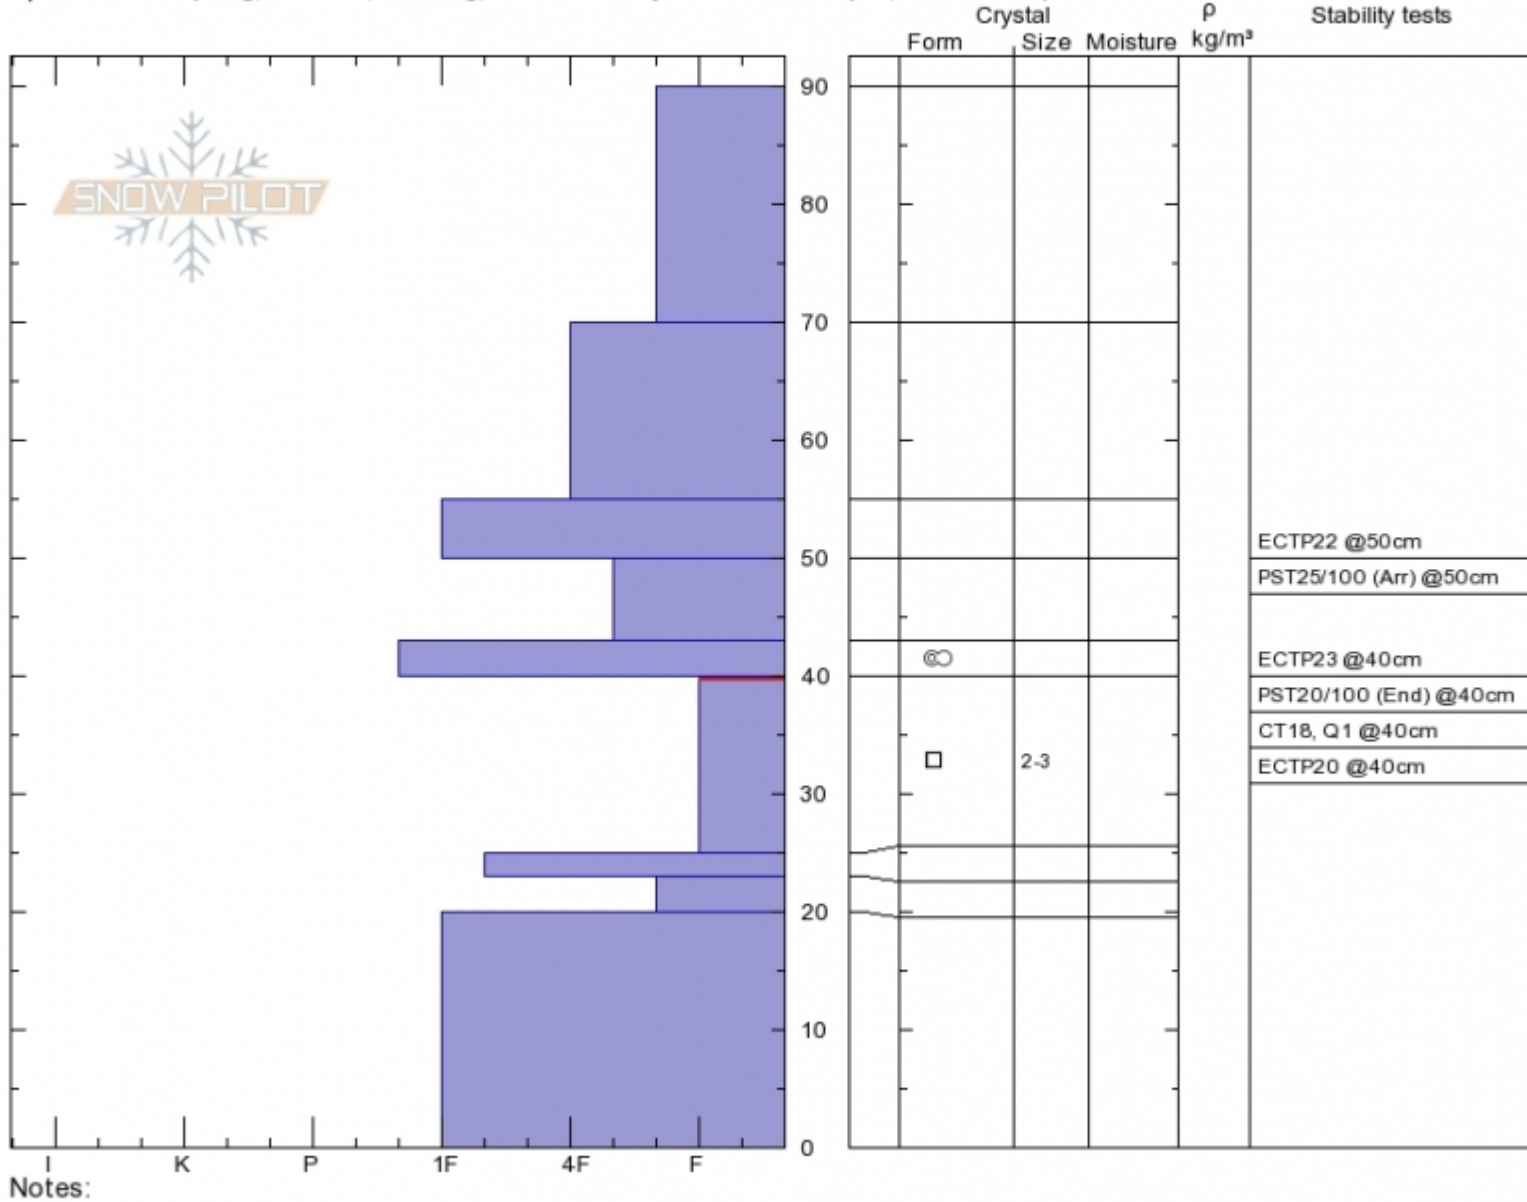

Yellow Mtn. Upper
Madison Range-N
MT

Elevation: 9236 ft
Aspect: 140°

Alex Marienthal
Fri Dec 29 11:35 2017
Co-ord: 45.29788N, -111.31977W
Slope Angle: 25°
Wind Loading: no

Stability: **Poor**
Air Temperature:
Sky Cover: **BKN**
Precipitation: **S1**
Wind: **SW Moderate**

HS90
Stability Test Notes

Layer No
25-40: Pro

Specifics: Collapsing, localized; Cracking; Recent activity on different slopes; We skied slope

Notes:

Advisory Region
Northern Madison
Northern Madison, 2017-12-29