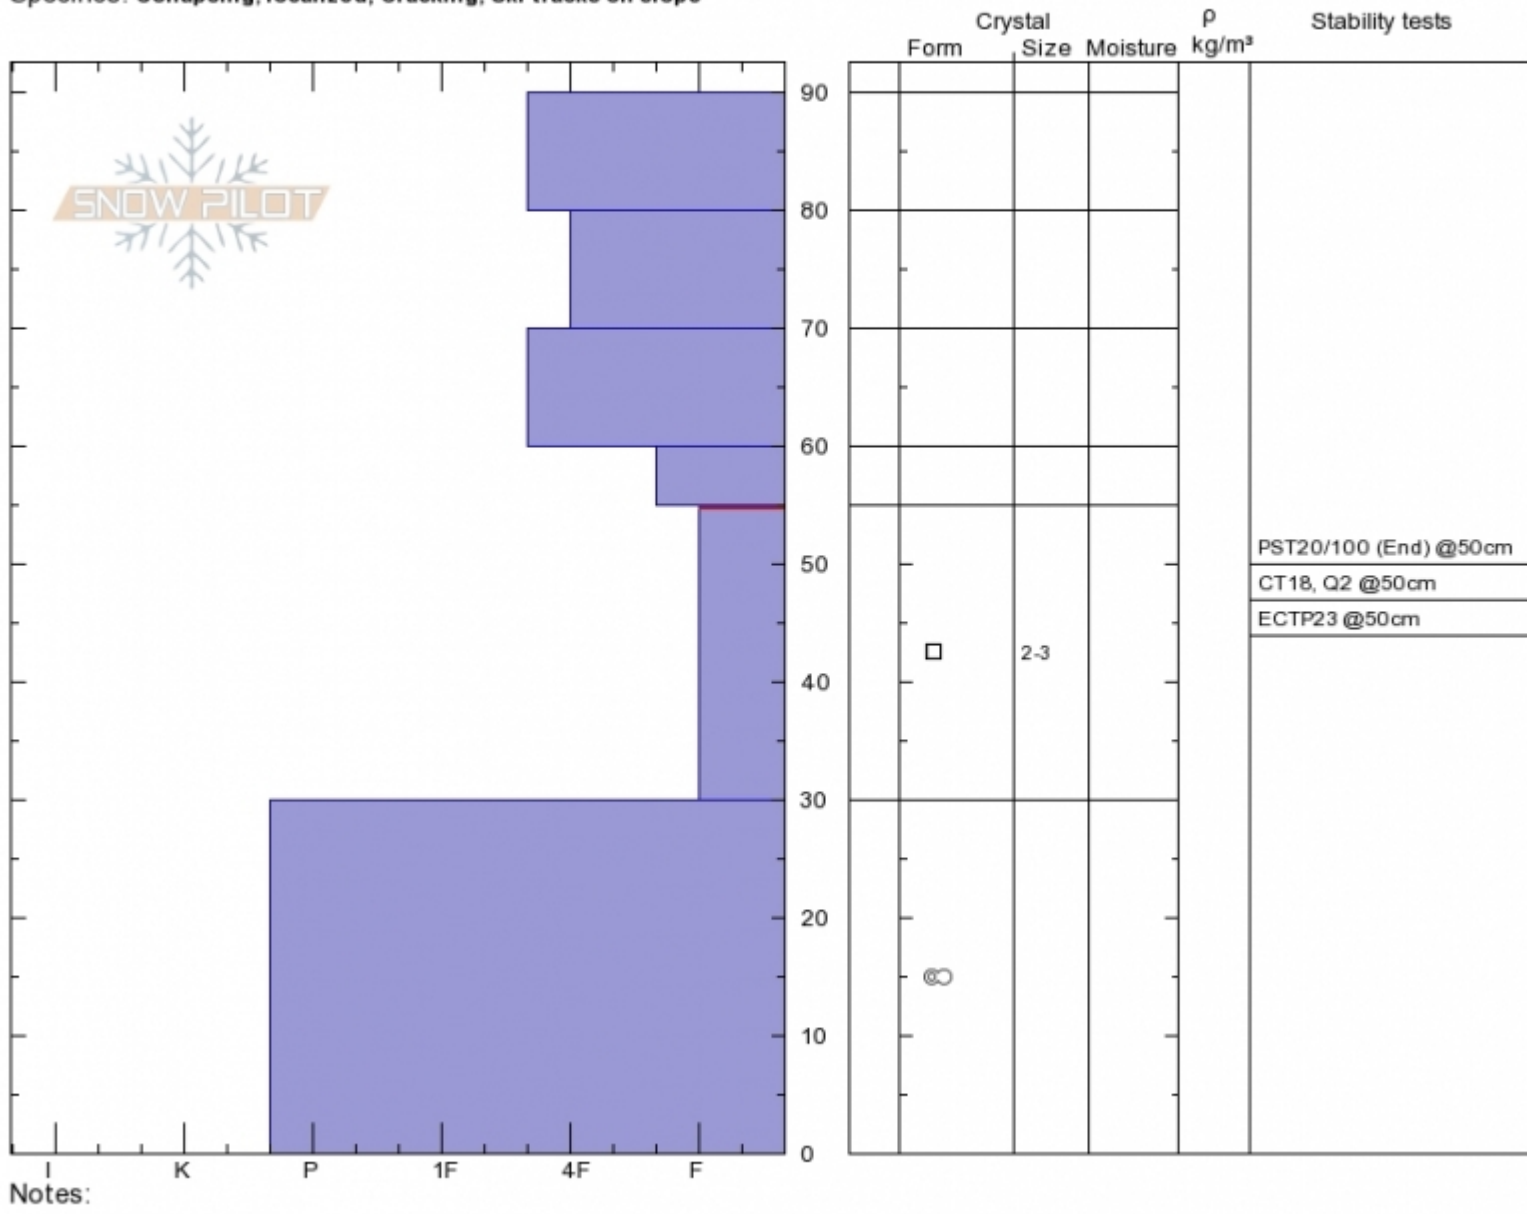

Yellow Mtn.
Madison Range-N
MT
 Elevation: **8035 ft**
 Aspect: **100°**
 Specifics: **Collapsing, localized; Cracking; Ski tracks on slope**

Alex Marienthal
Fri Dec 29 10:52 2017
 Co-ord: **45.29054N, -111.31964W**
 Slope Angle: **20°**
 Wind Loading: **no**

Stability: **Poor**
 Air Temperature:
 Sky Cover: **BKN**
 Precipitation: **S-1**
 Wind: **SW Moderate**

HS90
Stability Test Notes

Layer No
30-55: Pro

Advisory Region
 Northern Madison
 Northern Madison, 2017-12-29