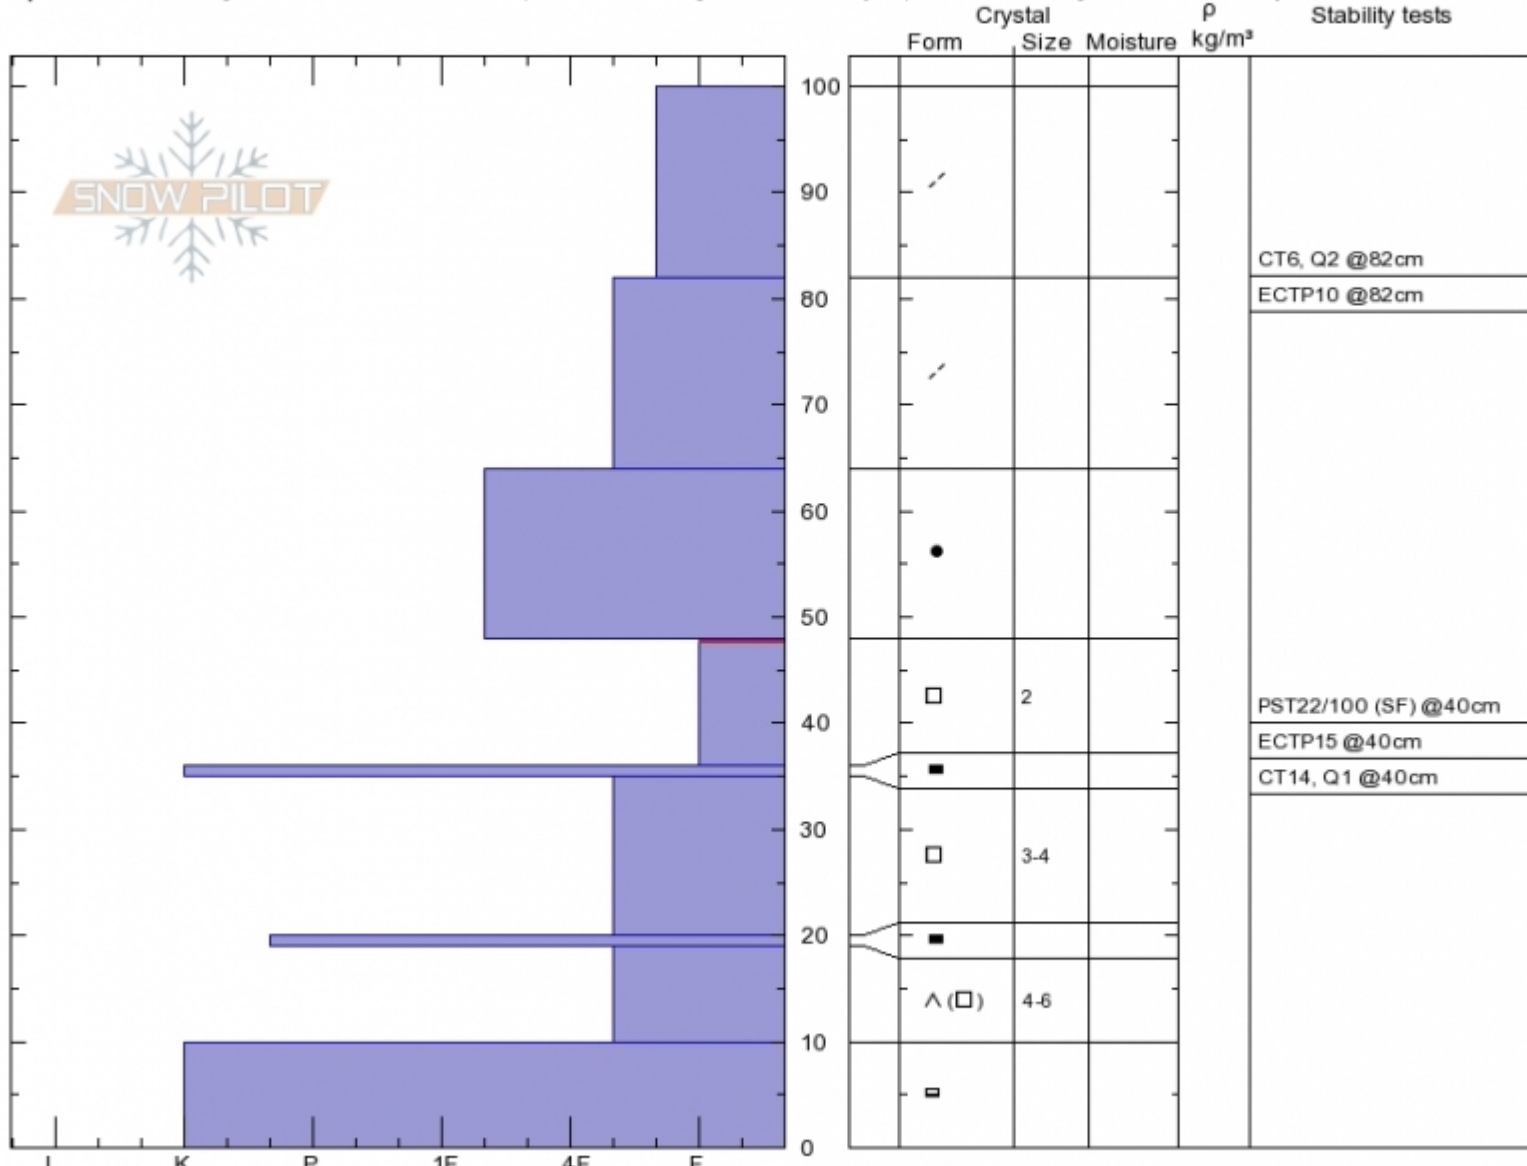

Lionhead Ski Hill  
 Lionhead Range  
 MT  
 Elevation: 8030 ft  
 Aspect: 60°

Doug Chabot-Admin  
 Thu Dec 28 11:40 2017  
 Co-ord: 44.70359N, -111.29724W  
 Slope Angle: 32°  
 Wind Loading: previous

Stability: **Poor**  
 Air Temperature: -3°C  
 Sky Cover: **OVC**  
 Precipitation: **NO**  
 Wind: **SW Light Breeze**

HS100  
 Stability Test Notes

Layer No  
 36-48: Pr  
 35-36: Th

Specifics: Pit is adjacent to avalanche: crown; Recent activity on similar slopes; Recent activity on different slopes

Notes: This natural avalanche released yesterday. It was 400' wide x 400' long (estimated). Pit dug with Dave Zinn.

Advisory Region  
 Lionhead Range  
 Lionhead Range, 2017-12-29