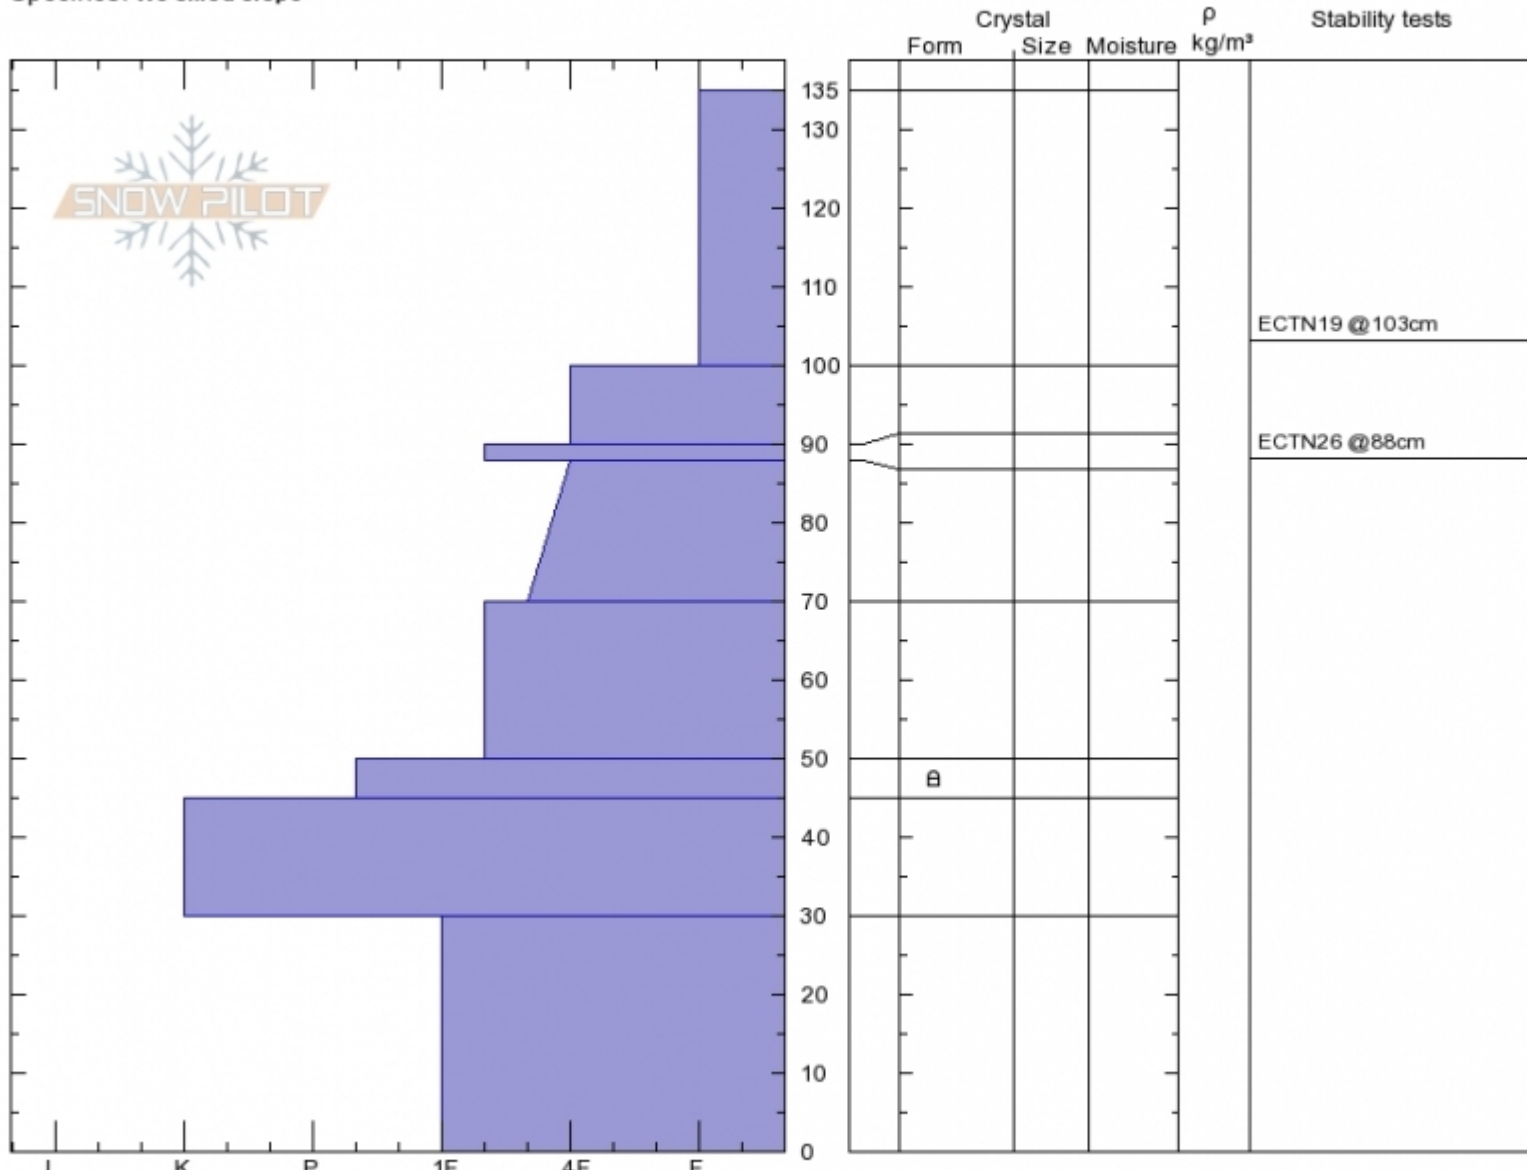

lower east Mt Republic
 Absaroka Range
 MT
 Elevation: 8600 ft
 Aspect: 75°
 Specifics: We skied slope

Beau Fredlund
 Wed Dec 27 14:00 2017
 Co-ord: 44.99891N, -109.94081E
 Slope Angle: 25°
 Wind Loading:

Stability:
 Air Temperature:
 Sky Cover: OVC
 Precipitation: S-1
 Wind:

HS135
 Stability Test Notes

Layer No
 88-90: Pro

Notes: Snowpit location doesn't see a lot of direct sun this time of year, despite being in an open meadow, and east facing.