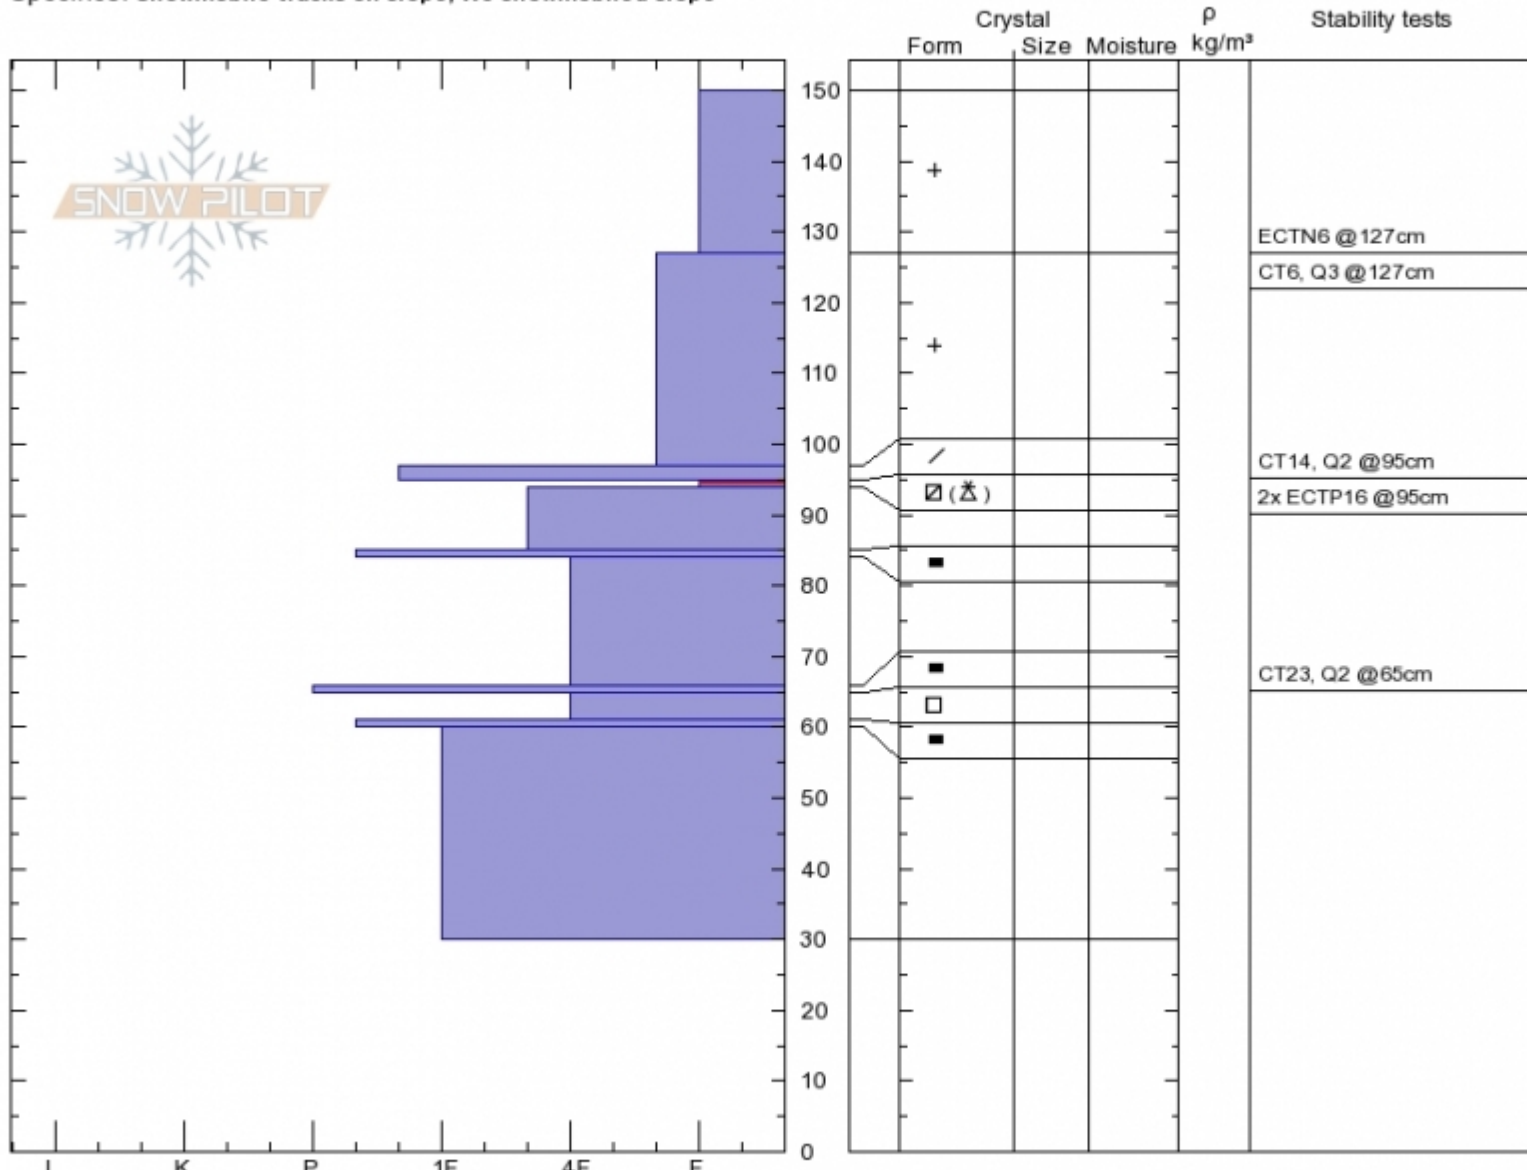

2nd Yellowmule
Madison Range-N
MT

Elevation: 9700 ft
Aspect: 30°

Specifics: Snowmobile tracks on slope; We snowmobiled slope

Doug Chabot-Admin
Sun Dec 24 10:00 2017
Co-ord: 45.17884N, -111.40326W
Slope Angle: 27°
Wind Loading: no

Stability: Fair
Air Temperature: -17°C
Sky Cover: CLR
Precipitation: NO
Wind: Calm

HS150
Stability Test Notes

Layer No
94-95: Pr
65-66: Tu

Notes: Pit was dug with Ian Hoyer. We were surprised to get an ECTP. The layer is thin and will likely not last long.