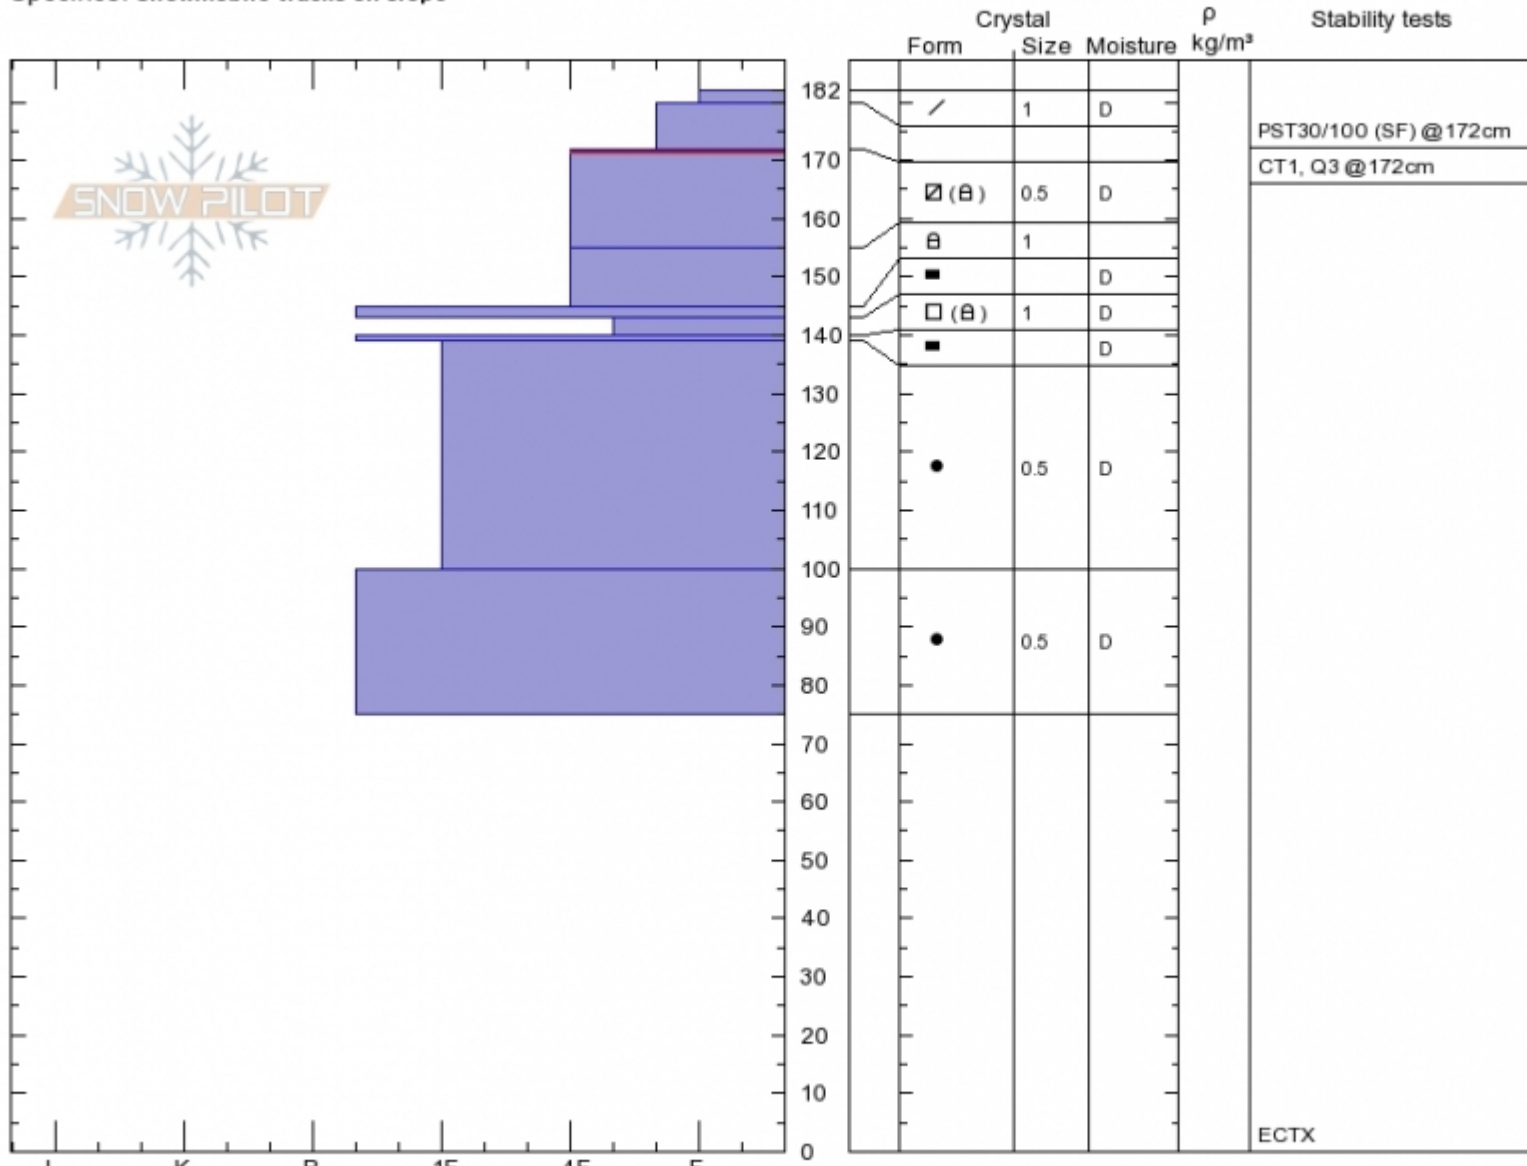

Almost Died
Beartooths
MT
 Elevation: **9500 ft**
 Aspect: **50°**
 Specifics: **Snowmobile tracks on slope**

Doug Chabot-Admin
Sun Dec 17 09:00 2017
 Co-ord: **45.04994N, -109.93122W**
 Slope Angle: **32°**
 Wind Loading: **no**

Stability: **Very Good**
 Air Temperature: **-16°C**
 Sky Cover: **BKN**
 Precipitation: **NO**
 Wind: **SW Light Breeze**

HS182
Stability Test Notes

Layer No
155-172: r
155-172: f
143-145:
139-140:

Notes: Pit dug with Graham Turnage. No signs of instability. Only dug to 75cm.