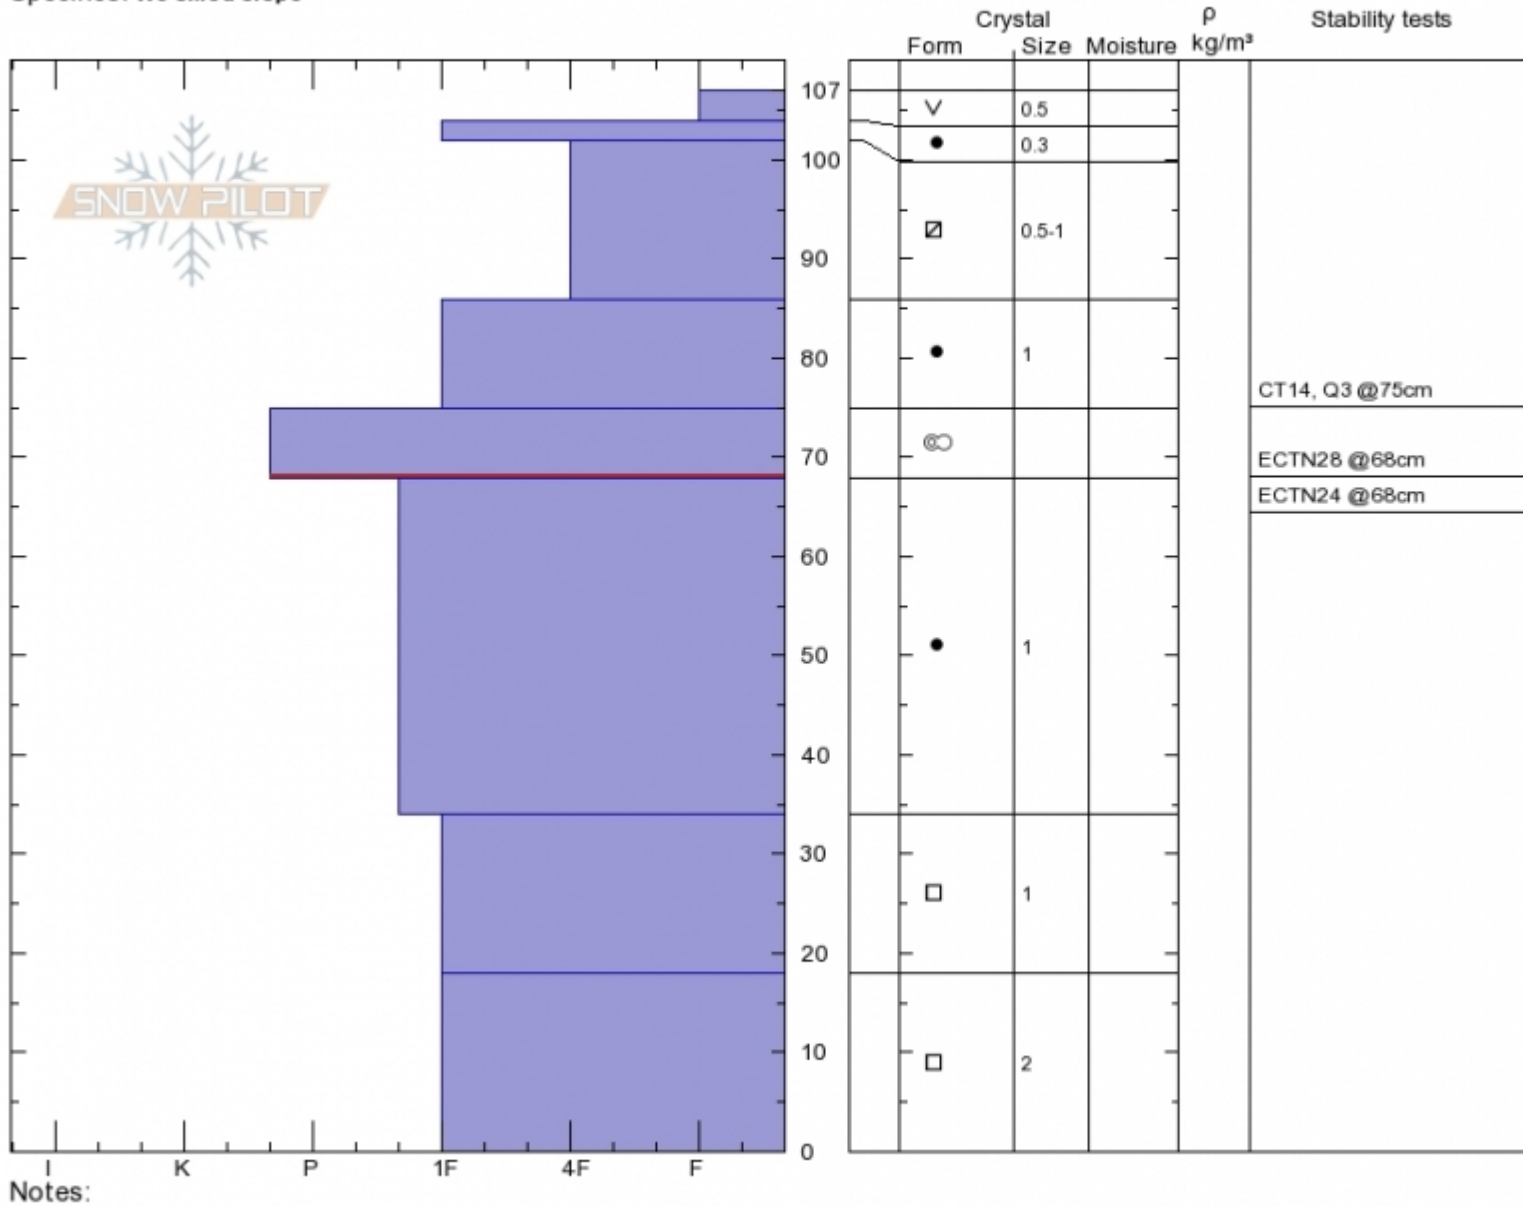

South of Buck Ridge  
 Madison Range-N  
 MT  
 Elevation: 9400 ft  
 Aspect: 45°  
 Specifics: We skied slope

Dave Zinn  
 Fri Dec 15 14:00 2017  
 Co-ord: 45.15278N, -111.38626W  
 Slope Angle: 30°  
 Wind Loading: no

Stability: **Good**  
 Air Temperature:  
 Sky Cover: **BKN**  
 Precipitation: **NO**  
 Wind: **Calm**

HS107 PF30  
 Stability Test Notes  
 68:

Layer No  
 68-75: Pr

Advisory Region  
 Northern Madison  
 Northern Madison, 2017-12-17