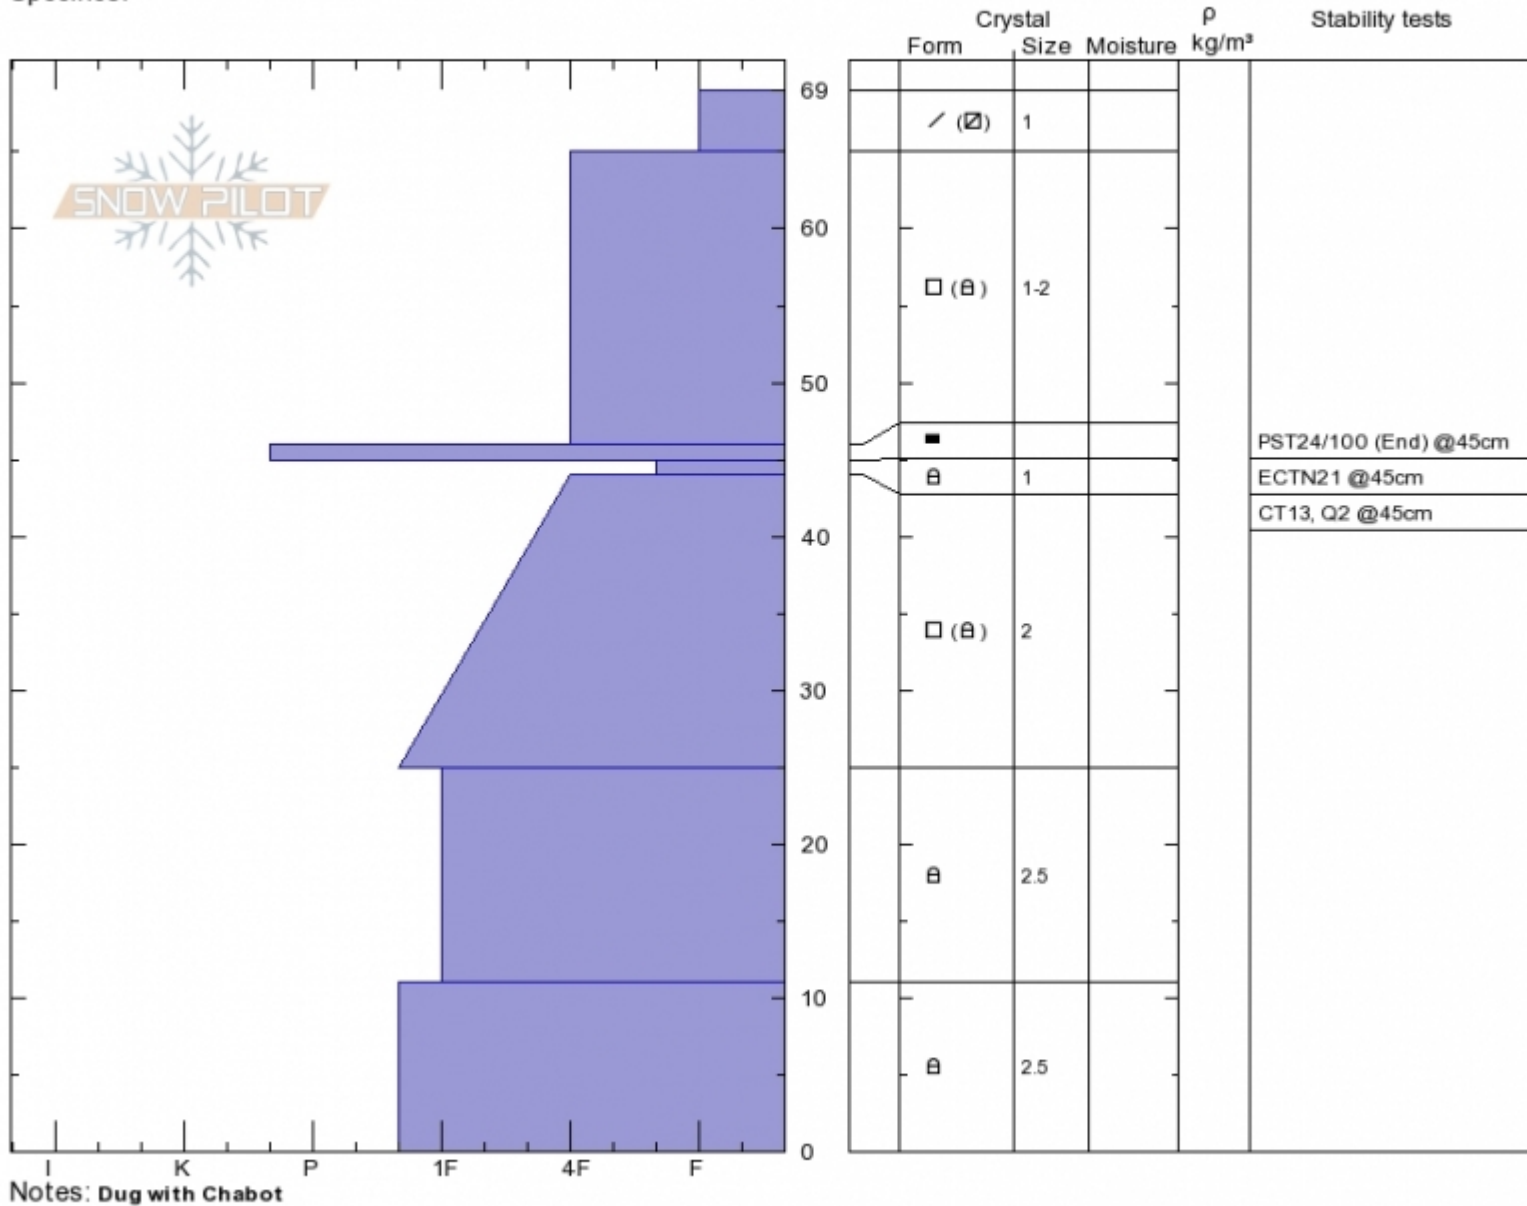

Sunlight Basin
 Madison Range-S
 MT
 Elevation: 9500 ft
 Aspect: 90°
 Specifics:

Gabrielle Antonioli
 Wed Dec 13 10:30 2017
 Co-ord: 44.97517N, -111.31390W
 Slope Angle: 25°
 Wind Loading: no

Stability: **Good**
 Air Temperature: -2°C
 Sky Cover: **OVC**
 Precipitation: **S1**
 Wind: **W Calm**

HS69
 Stability Test Notes

Layer No
 44-45: Pr

Advisory Region
 Southern Madison
 Southern Madison, 2017-12-14